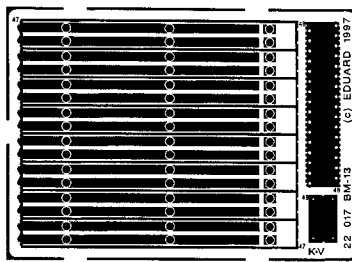

# BM-13 Katiusha

22 017

1/72 scale detail set for COOPERATIVA kit

-  OPPOSITE SIDE
-  REMOVE
-  REPLACE