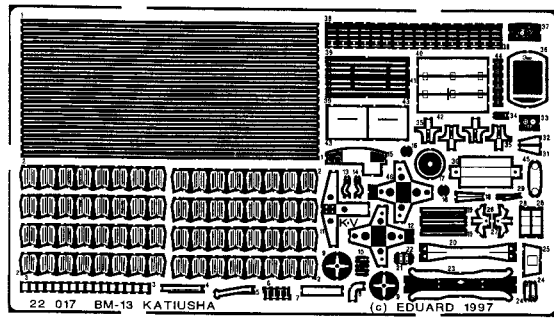

# BM-13 Katiusha

22 017

1/72 scale detail set for COOPERATIVA kit

-  OPPOSITE SIDE
-  REMOVE
-  REPLACE