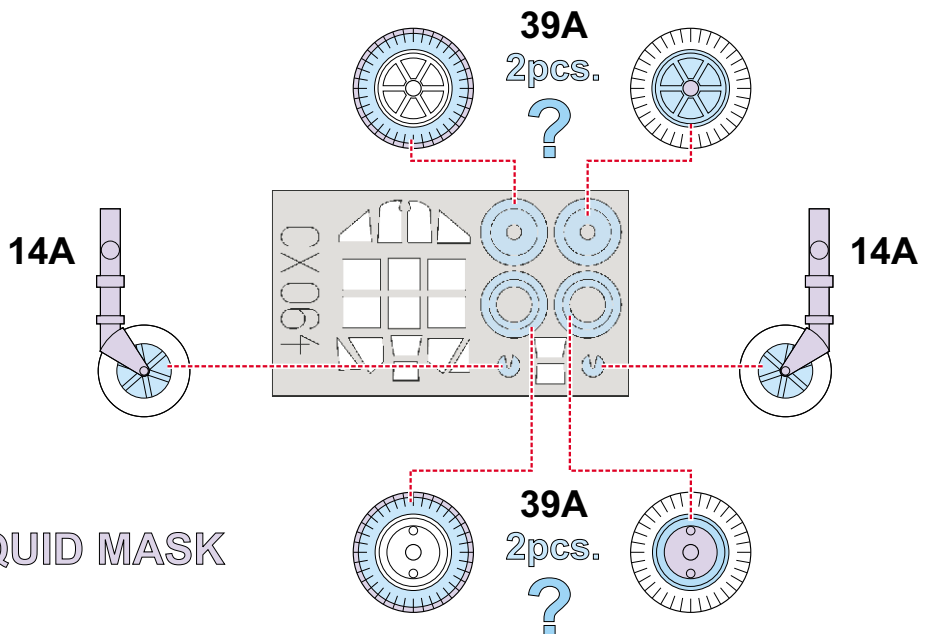

eduard
MASK

Bf 109F 1/72

The die-cut mask for accurate canopy frame painting of the
Italeri scale 1/72 KIT

CX 064

 - LIQUID MASK

②  INTERIOR COLOR

③  CAMOUFLAGE COLOR

REFERENCES: Militaria No.54 - Bf 109 F