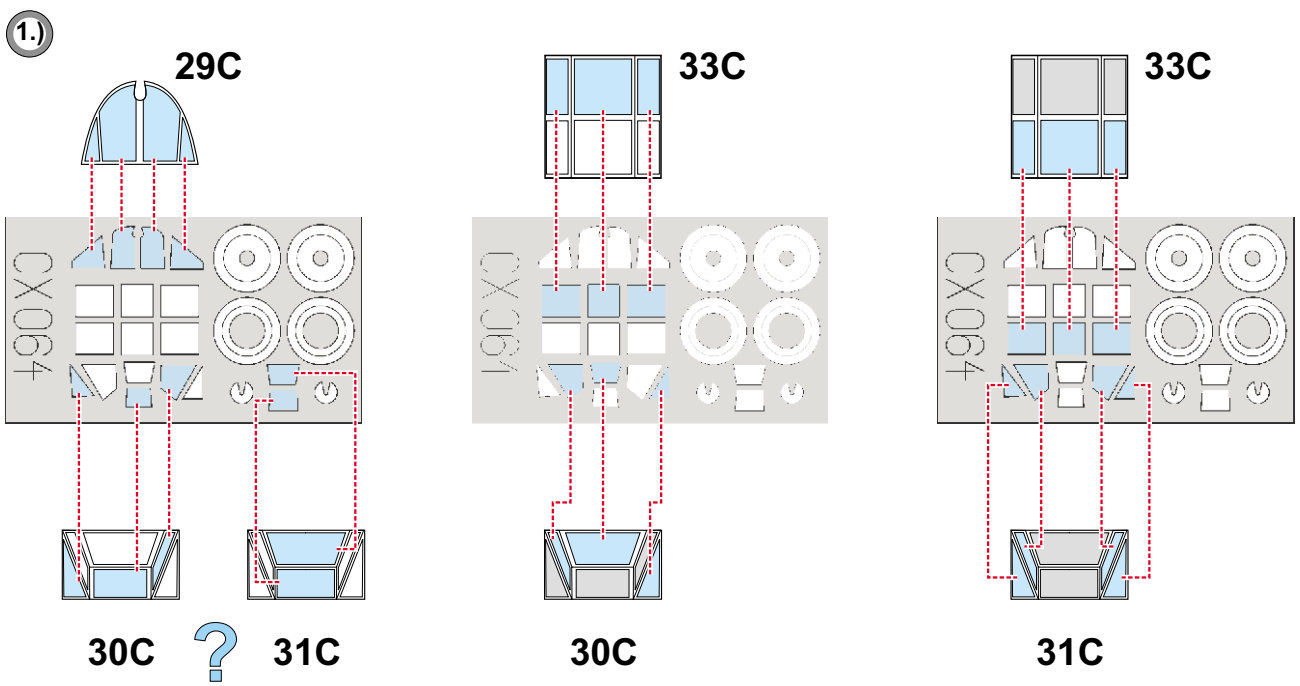

eduard
MASK

Bf 109F 1/72

The die-cut mask for accurate canopy frame painting of the
Italeri scale 1/72 KIT

CX 064

 - LIQUID MASK

②  INTERIOR COLOR

③  CAMOUFLAGE COLOR

REFERENCES: Militaria No.54 - Bf 109 F