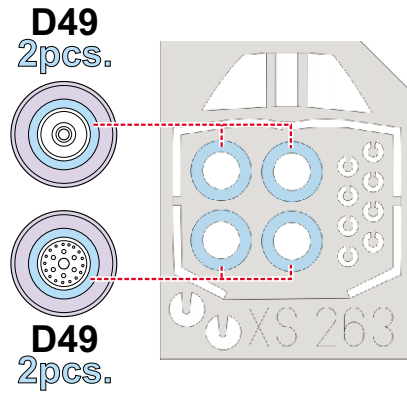

eduard
Express Mask

AV-8A Harrier

The die-cut mask for accurate canopy frame painting of the
Hasegawa 1/72 KIT

XS 263

3.)

INTERIOR COLOR

4.)

CAMOUFLAGE COLOR

5.)

REMOVE MASK

LIQUID MASK ■