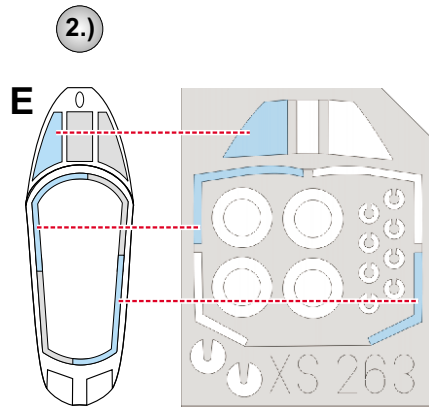

eduard
Express Mask

AV-8A Harrier

The die-cut mask for accurate canopy frame painting of the
Hasegawa 1/72 KIT

XS 263

3.)

INTERIOR COLOR

4.)

CAMOUFLAGE COLOR

5.)

REMOVE MASK

LIQUID MASK ■