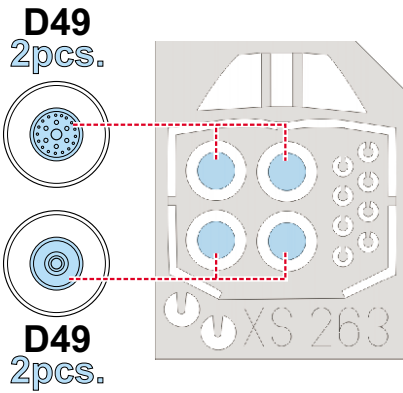

eduard
Express Mask

AV-8A Harrier

The die-cut mask for accurate canopy frame painting of the
Hasegawa 1/72 KIT

XS 263

3.)

INTERIOR COLOR

4.)

CAMOUFLAGE COLOR

5.)

REMOVE MASK

LIQUID MASK ■