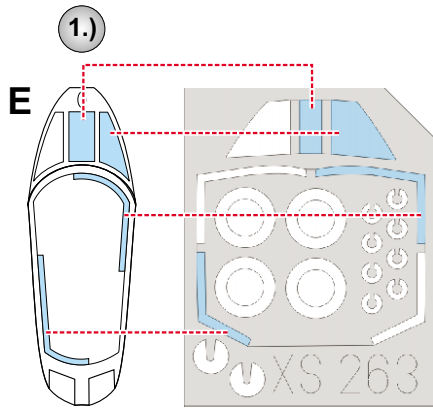

eduard
Express Mask

AV-8A Harrier

The die-cut mask for accurate canopy frame painting of the
Hasegawa 1/72 KIT

XS 263

3.)

INTERIOR COLOR

4.)

CAMOUFLAGE COLOR

5.)

REMOVE MASK

LIQUID MASK ■