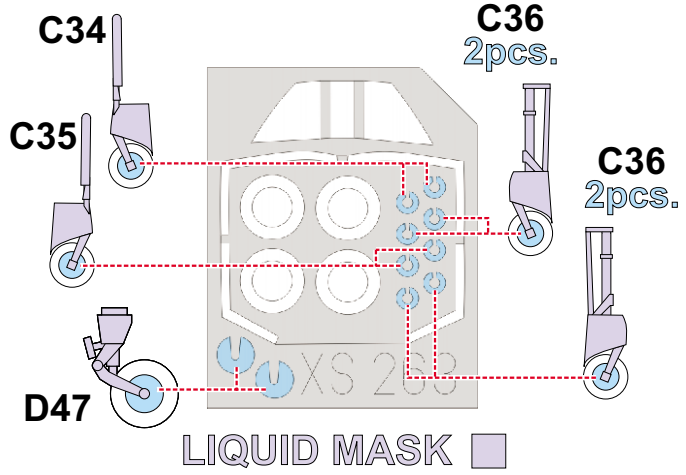

eduard
Express Mask

AV-8A Harrier

The die-cut mask for accurate canopy frame painting of the
Hasegawa 1/72 KIT

XS 263

3.)

INTERIOR COLOR

4.)

CAMOUFLAGE COLOR

5.)

REMOVE MASK

LIQUID MASK ■