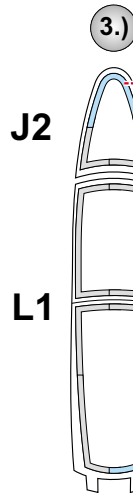

eduard
Express Mask

F/A-18F Super Hornet

The die-cut mask for accurate canopy frame painting of the
Hasegawa 1/72 KIT

XS 253

LIQUID MASK

2pcs.
N2

2pcs.
N2

2pcs.
N6

2pcs.
N6

4.)

INTERIOR COLOR

5.)

CAMOUFLAGE COLOR

6.)

REMOVE MASK