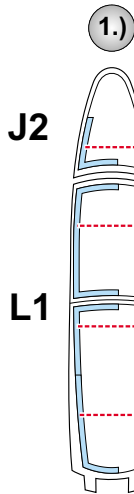

eduard
Express Mask

F/A-18F Super Hornet

The die-cut mask for accurate canopy frame painting of the
Hasegawa 1/72 KIT

XS 253

LIQUID MASK

2pcs.
N2

2pcs.
N2

2pcs.
N6

2pcs.
N6

4.)

INTERIOR COLOR

5.)

CAMOUFLAGE COLOR

6.)

REMOVE MASK