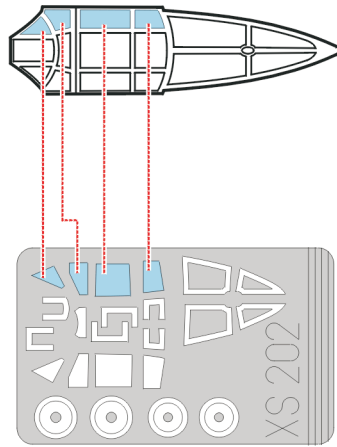

eduard
Express Mask

XS 202

Ki-61/ Ki-100 Bubletop

The die-cut mask for accurate canopy frame painting of the
Fine Molds 1/72 KIT

LIQUID MASK

1.)

E 1

2.)