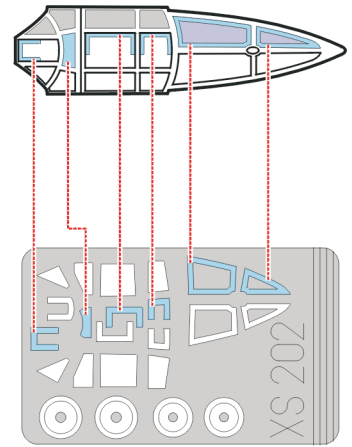

eduard
Express Mask

XS 202

Ki-61/ Ki-100 Bubletop

The die-cut mask for accurate canopy frame painting of the
Fine Molds 1/72 KIT

LIQUID MASK

1.)

E 1

2.)