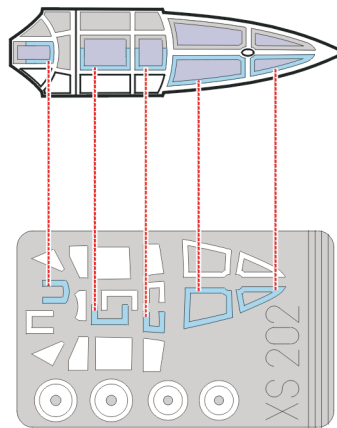

eduard
Express Mask

XS 202

Ki-61/ Ki-100 Bubletop

The die-cut mask for accurate canopy frame painting of the
Fine Molds 1/72 KIT

LIQUID MASK

1.)

E 1

2.)

3.)

4.)

REFERENCES: Maru Mechanic # 002 - Ki-61 Hien
Bunrin-do, FAOW # 17 - Ki-61 Hien
Model Art # 263 - Ki-61 Hien