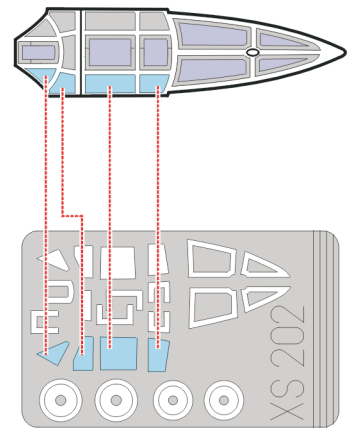

REFERENCES: Maru Mechanic # 002 - Ki-61 Hien
Bunrin-do, FAOW # 17 - Ki-61 Hien
Model Art # 263 - Ki-61 Hien