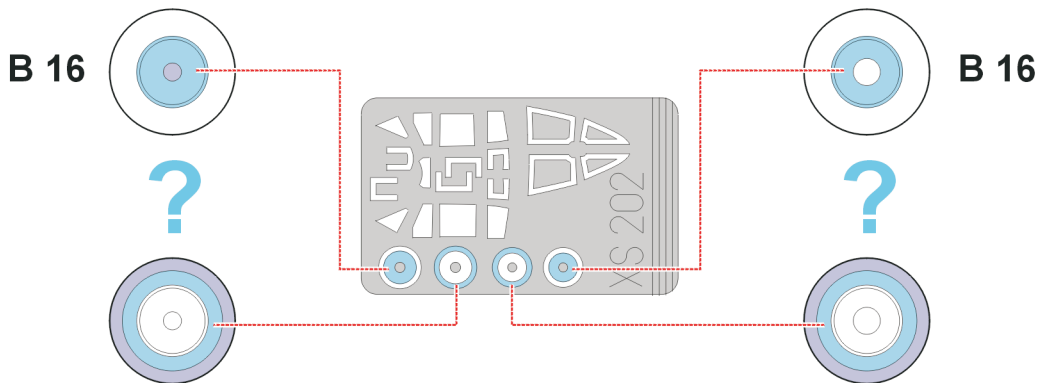

REFERENCES: Maru Mechanic # 002 - Ki-61 Hien
Bunrin-do, FAOW # 17 - Ki-61 Hien
Model Art # 263 - Ki-61 Hien