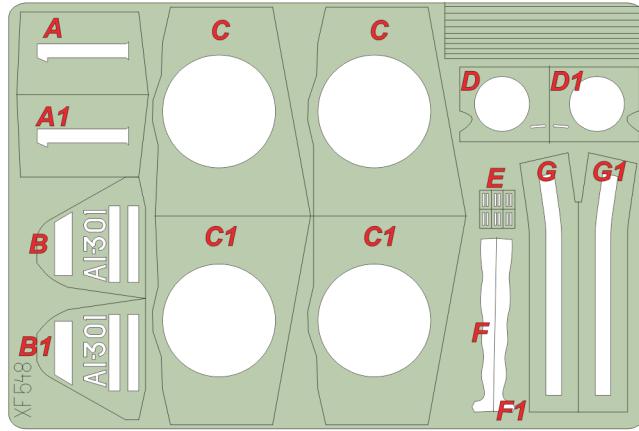

eduard
Express Mask

XF 548

B5N2 Kate - Fuchida Mkg

The die-cut mask for accurate painting of marking

Hasegawa 1/48 KIT

REFERENCES:

FAOW # 32 - Type 97 Carrier Torpedo Bomber (Kate)
Maru Mechanic # 14 - Nakajima B5N & B6N

OPPOSITE SIDE
DRUHÁ STRANA