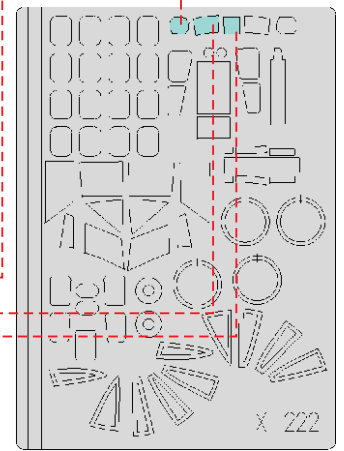

eduard
Express Mask

Hudson

The die-cut mask for accurate canopy frame painting of the
Classic Airframes 1/48 KIT

XF 222

C11

C10

C9

16pcs

2pcs

2pcs

REFERENCES:
MODEL WINGS #5/1999

1.)

C3

C5

LIQUID MASK

2.)