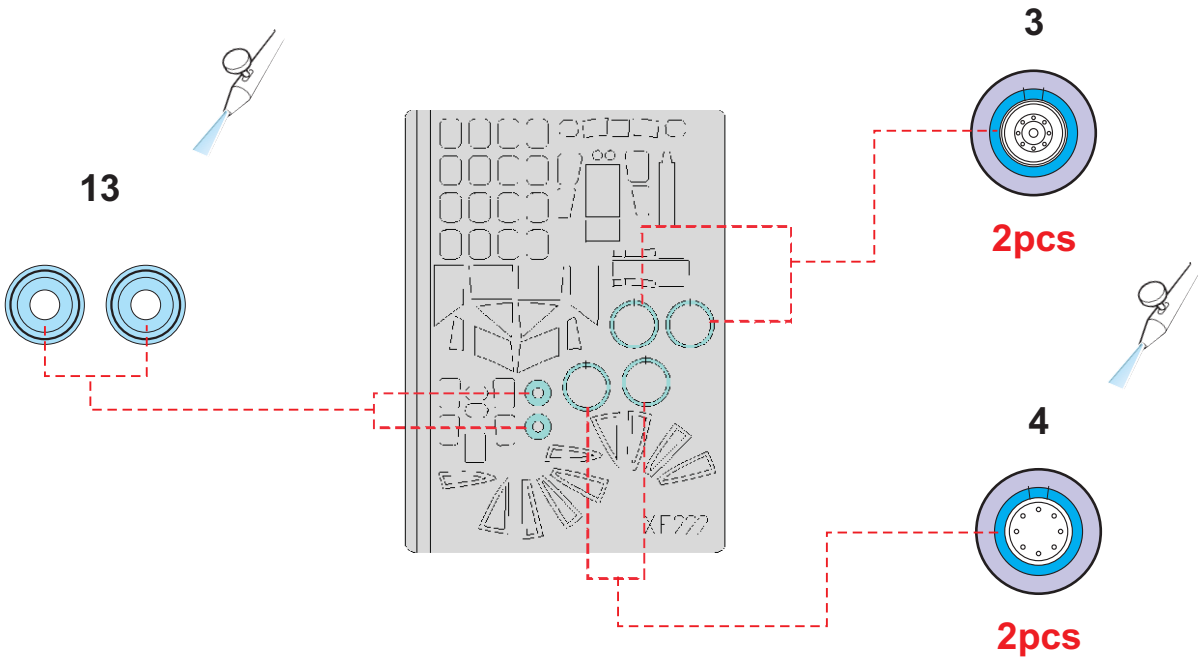

eduard
Express Mask

Hudson

The die-cut mask for accurate canopy frame painting of the
Classic Airframes 1/48 KIT

XF 222

C11

C10

C9

16pcs

2pcs

2pcs

REFERENCES:
MODEL WINGS #5/1999

1.)

C3

C5

LIQUID MASK

2.)