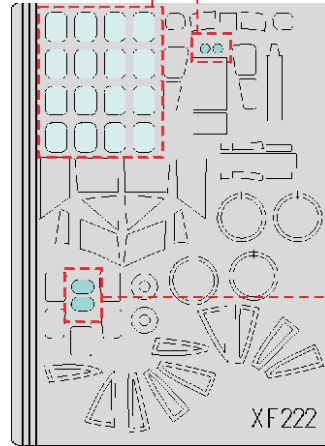

eduard
Express Mask

Hudson

The die-cut mask for accurate canopy frame painting of the
Classic Airframes 1/48 KIT

XF 222

C11

C10

C9

16pcs

2pcs

2pcs

REFERENCES:
MODEL WINGS #5/1999

1.)

C3

C5

LIQUID MASK

2.)