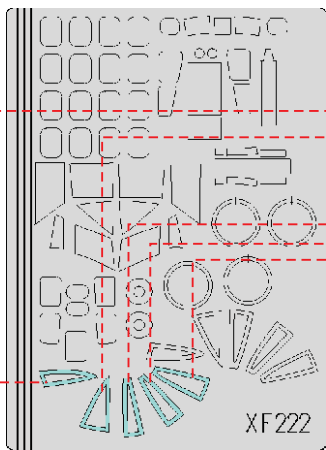

eduard
Express Mask

Hudson

The die-cut mask for accurate canopy frame painting of the
Classic Airframes 1/48 KIT

XF 222

C11

C10

C9

16pcs

2pcs

2pcs

REFERENCES:
MODEL WINGS #5/1999

1.)

C3

C5

LIQUID MASK

2.)