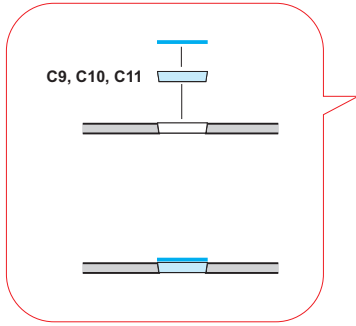

eduard
Express Mask

Hudson

The die-cut mask for accurate canopy frame painting of the
Classic Airframes 1/48 KIT

XF 222

C11

C10

C9

16pcs

2pcs

2pcs

REFERENCES:
MODEL WINGS #5/1999

1.)

C3

C5

LIQUID MASK

2.)