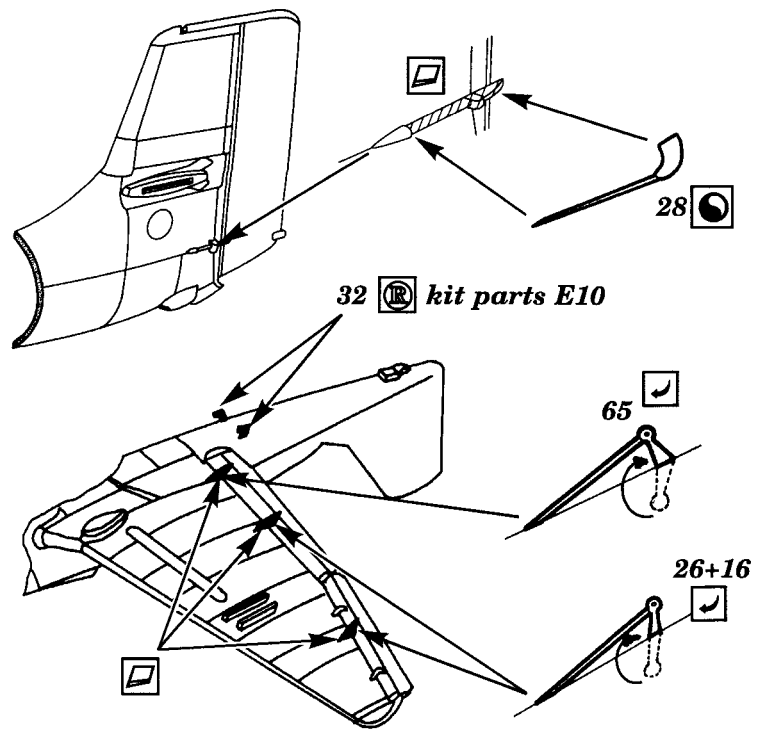

AILERON STRUTS