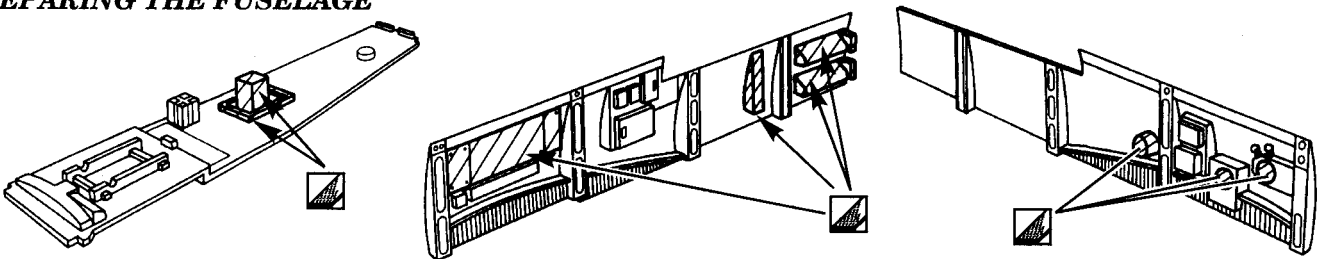

Ju 87B-2 STUKA

1/48 scale detail set for HASEGAWA kit

48 129

- OPPOSITE SIDE
- REMOVE
- BEND
- REPLACE
- GRIND

PREPARING THE FUSELAGE

COCKPIT LEFT SIDE

COCKPIT RIGHT SIDE

INSTRUMENT PANEL, RUDDER PEDALS