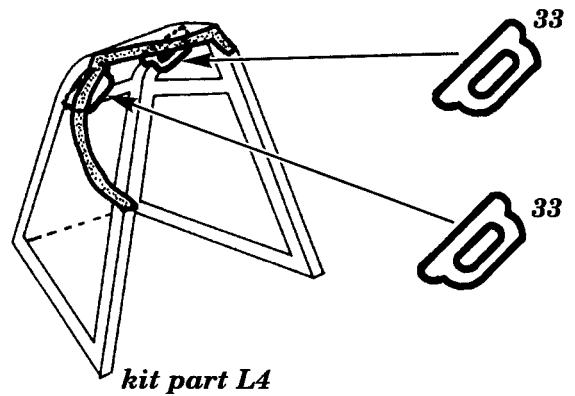

WINDSHIELD