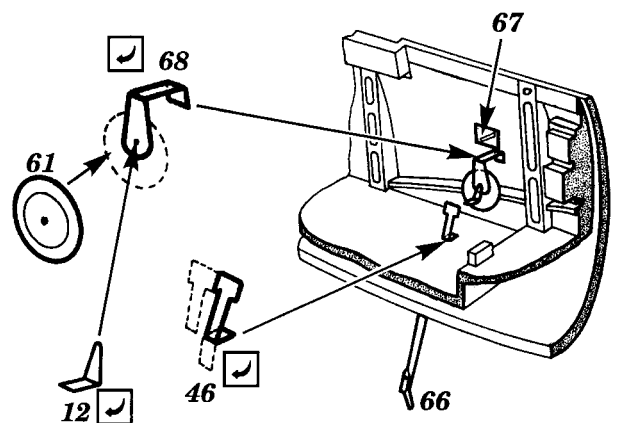

Ju 87B-2 STUKA

1/48 scale detail set for HASEGAWA kit

48 129

- OPPOSITE SIDE
- REMOVE
- BEND
- REPLACE
- GRIND

PREPARING THE FUSELAGE

COCKPIT LEFT SIDE

COCKPIT RIGHT SIDE

INSTRUMENT PANEL, RUDDER PEDALS