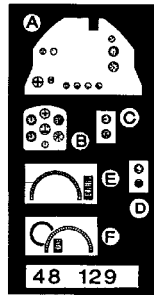

Ju 87B-2 STUKA

1/48 scale detail set for HASEGAWA kit

48 129

- OPPOSITE SIDE
- REMOVE
- BEND
- REPLACE
- GRIND

PREPARING THE FUSELAGE

COCKPIT LEFT SIDE

COCKPIT RIGHT SIDE

INSTRUMENT PANEL, RUDDER PEDALS