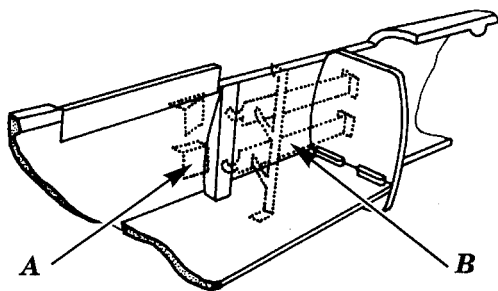

WINDSHIELD