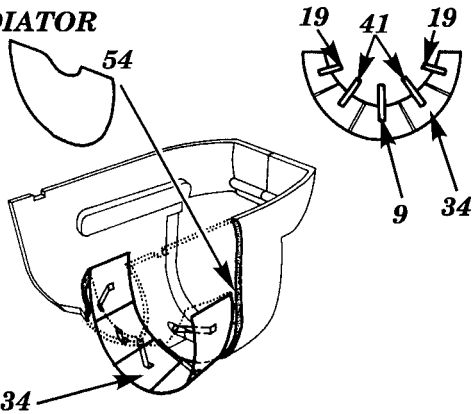

Ju 87B-2 STUKA

1/48 scale detail set for HASEGAWA kit

48 129

- OPPOSITE SIDE
- REMOVE
- BEND
- REPLACE
- GRIND

PREPARING THE FUSELAGE

COCKPIT LEFT SIDE

COCKPIT RIGHT SIDE

INSTRUMENT PANEL, RUDDER PEDALS

PILOT'S SEAT

WINDSHIELD

make 5 pcs

A

B

GUNNER'S POSITION

RADIO EQUIPMENT

RADIATOR