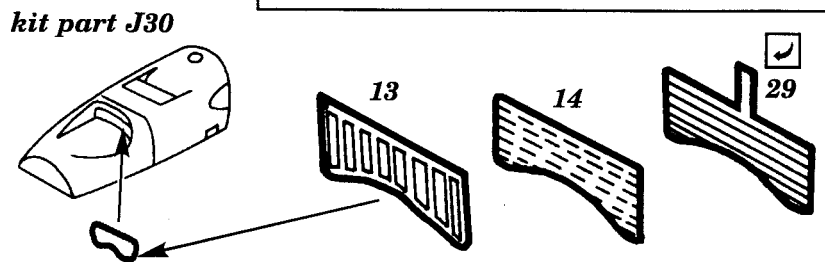

GUNNER'S POSITION

RADIO EQUIPMENT

RADIATOR

OIL COOLER

DIVE BOMBING WINDOW

AILERON STRUTS

WHEEL DISCS

HORIZONTAL STABILIZER