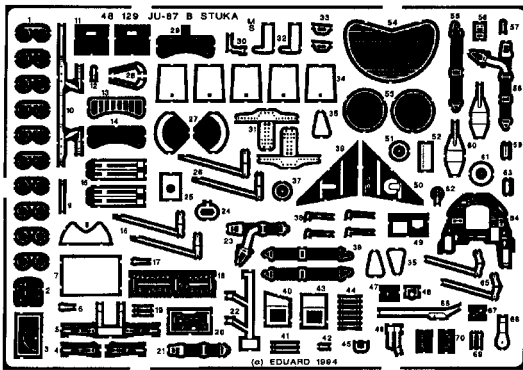

Ju 87B-2 STUKA

1/48 scale detail set for HASEGAWA kit

48 129

- OPPOSITE SIDE
- REMOVE
- BEND
- REPLACE
- GRIND

PREPARING THE FUSELAGE

COCKPIT LEFT SIDE

COCKPIT RIGHT SIDE

INSTRUMENT PANEL, RUDDER PEDALS

PILOT'S SEAT

WINDSHIELD

make 5 pcs

A

B

GUNNER'S POSITION

RADIO EQUIPMENT

RADIATOR