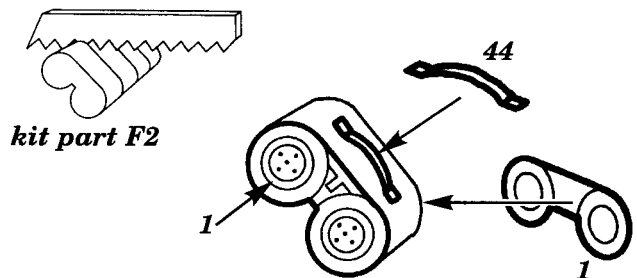

INSTRUMENT PANEL, RUDDER PEDALS

PILOT'S SEAT

WINDSHIELD

make 5 pcs

A

B