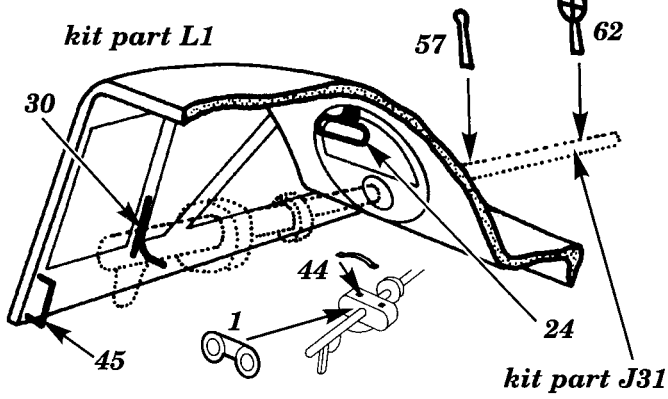

Ju 87B-2 STUKA

1/48 scale detail set for HASEGAWA kit

48 129

- OPPOSITE SIDE
- REMOVE
- BEND
- REPLACE
- GRIND

PREPARING THE FUSELAGE

COCKPIT LEFT SIDE

COCKPIT RIGHT SIDE

INSTRUMENT PANEL, RUDDER PEDALS

PILOT'S SEAT

WINDSHIELD

make 5 pcs

A

B

GUNNER'S POSITION

RADIO EQUIPMENT

RADIATOR