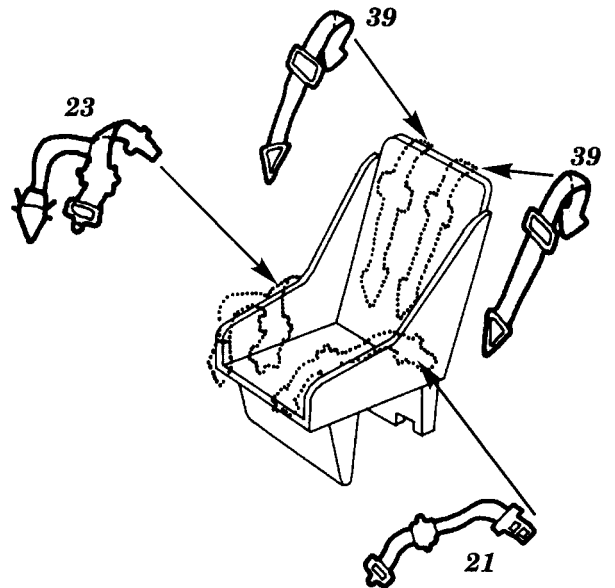

Ju 87B-2 STUKA

1/48 scale detail set for HASEGAWA kit

48 129

- OPPOSITE SIDE
- REMOVE
- BEND
- REPLACE
- GRIND

PREPARING THE FUSELAGE

COCKPIT LEFT SIDE

COCKPIT RIGHT SIDE

INSTRUMENT PANEL, RUDDER PEDALS

PILOT'S SEAT

WINDSHIELD

make 5 pcs

A

B

GUNNER'S POSITION

RADIO EQUIPMENT

RADIATOR