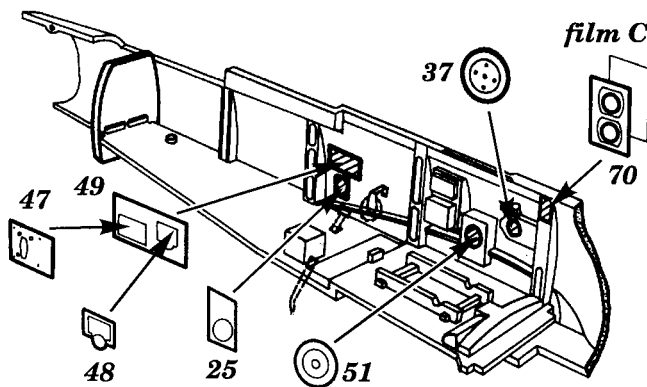

Ju 87B-2 STUKA

1/48 scale detail set for HASEGAWA kit

48 129

- OPPOSITE SIDE
- REMOVE
- BEND
- REPLACE
- GRIND

PREPARING THE FUSELAGE

COCKPIT LEFT SIDE

COCKPIT RIGHT SIDE

INSTRUMENT PANEL, RUDDER PEDALS