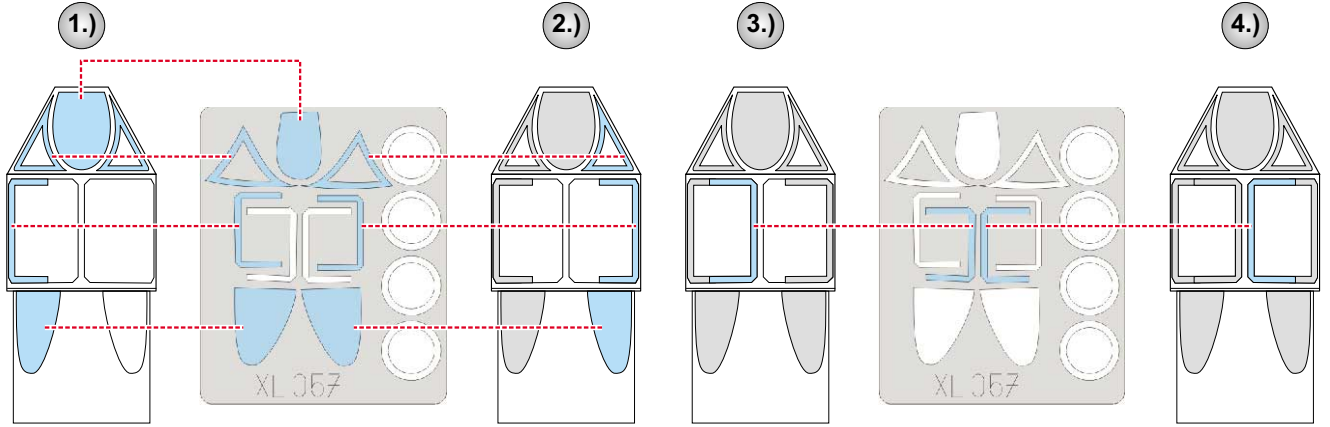

eduard
Express Mask

D-520

The die-cut mask for accurate canopy frame painting of the
Azur 1/32 KIT

XL 057

LIQUID MASK ■

2pcs.

2pcs.

2pcs.

2pcs.

5.)

INTERIOR COLOR

6.)

CAMOUFLAGE COLOR

7.)

REMOVE MASK

LIQUID MASK ■