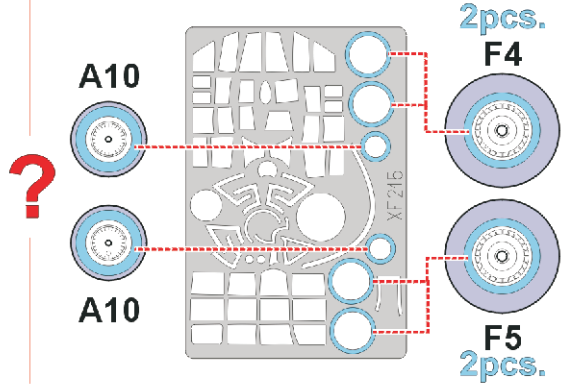

eduard
Express Mask

Ju-188E

The die-cut mask for accurate canopy frame painting of the
Dragon 1/48 KIT

XF 215

LIQUID MASK

14.)  **INTERIOR COLOR**

15.)  **CAMOUFLAGE COLOR**

LIQUID MASK ■

16.) **REMOVE MASK**