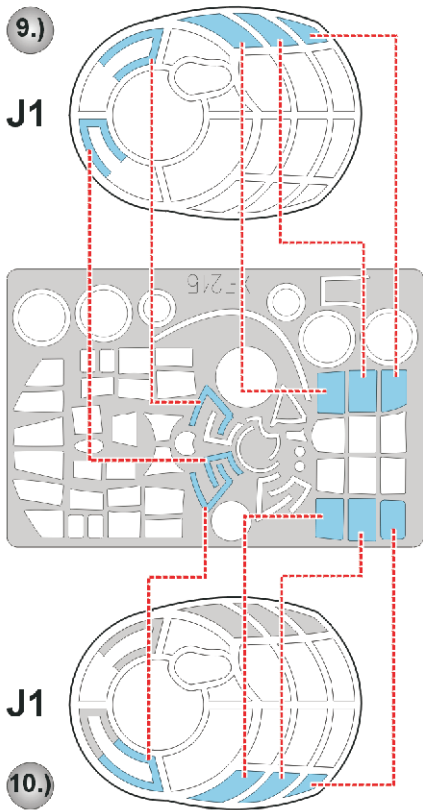

eduard
Express Mask

Ju-188E

The die-cut mask for accurate canopy frame painting of the
Dragon 1/48 KIT

XF 215

LIQUID MASK

14.)  **INTERIOR COLOR**

15.)  **CAMOUFLAGE COLOR**

LIQUID MASK ■

16.) **REMOVE MASK**