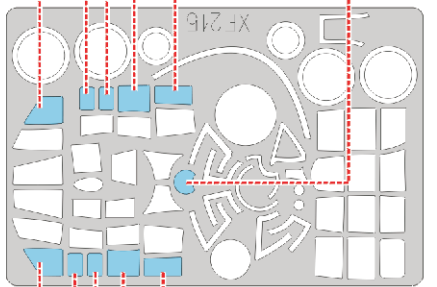

eduard
Express Mask

Ju-188E

The die-cut mask for accurate canopy frame painting of the
Dragon 1/48 KIT

XF 215

LIQUID MASK

14.)  **INTERIOR COLOR**

15.)  **CAMOUFLAGE COLOR**

LIQUID MASK ■

16.) **REMOVE MASK**