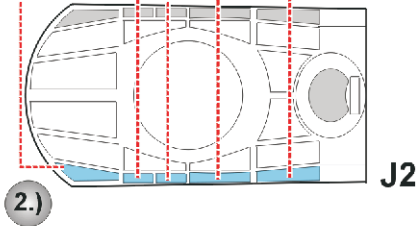

eduard
Express Mask

Ju-188E

The die-cut mask for accurate canopy frame painting of the
Dragon 1/48 KIT

XF 215

LIQUID MASK

14.)  **INTERIOR COLOR**

15.)  **CAMOUFLAGE COLOR**

LIQUID MASK ■