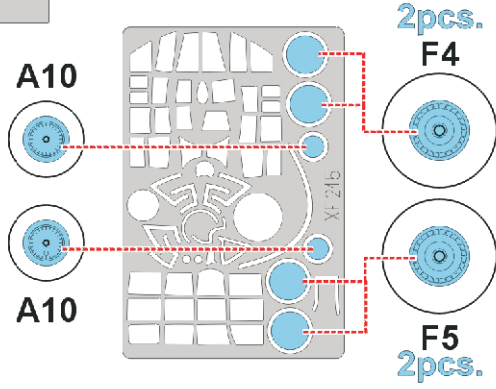

eduard
Express Mask

Ju-188E

The die-cut mask for accurate canopy frame painting of the
Dragon 1/48 KIT

XF 215

LIQUID MASK

14.)  **INTERIOR COLOR**

15.)  **CAMOUFLAGE COLOR**

LIQUID MASK ■

16.) **REMOVE MASK**