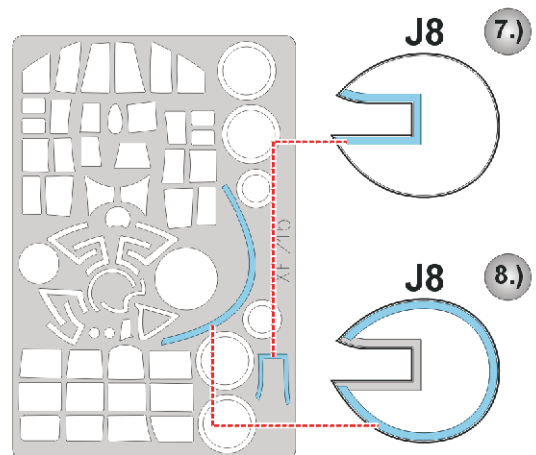

eduard
Express Mask

Ju-188E

The die-cut mask for accurate canopy frame painting of the
Dragon 1/48 KIT

XF 215

LIQUID MASK

14.)  **INTERIOR COLOR**

15.)  **CAMOUFLAGE COLOR**

LIQUID MASK ■

16.) **REMOVE MASK**