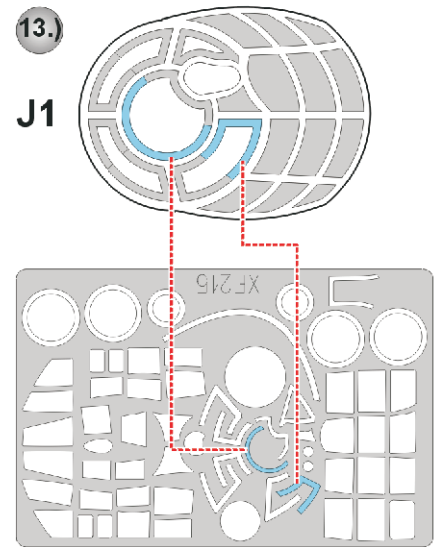

eduard
Express Mask

Ju-188E

The die-cut mask for accurate canopy frame painting of the
Dragon 1/48 KIT

XF 215

LIQUID MASK

14.)  **INTERIOR COLOR**

15.)  **CAMOUFLAGE COLOR**

LIQUID MASK ■

16.) **REMOVE MASK**