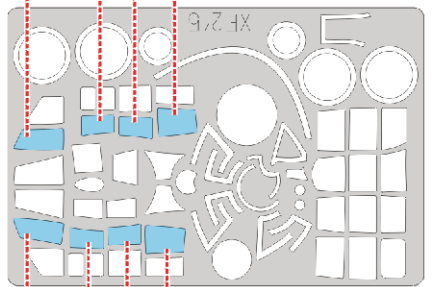

eduard
Express Mask

Ju-188E

The die-cut mask for accurate canopy frame painting of the
Dragon 1/48 KIT

XF 215

LIQUID MASK

14.)  **INTERIOR COLOR**

15.)  **CAMOUFLAGE COLOR**

LIQUID MASK ■

16.) **REMOVE MASK**