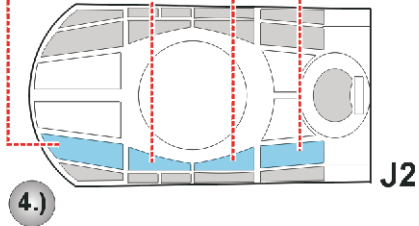

eduard
Express Mask

Ju-188E

The die-cut mask for accurate canopy frame painting of the
Dragon 1/48 KIT

XF 215

LIQUID MASK

14.)  **INTERIOR COLOR**

15.)  **CAMOUFLAGE COLOR**

LIQUID MASK ■