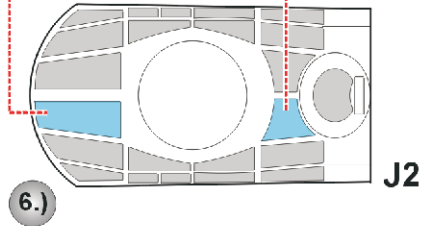

eduard
Express Mask

Ju-188E

The die-cut mask for accurate canopy frame painting of the
Dragon 1/48 KIT

XF 215

LIQUID MASK

14.)  **INTERIOR COLOR**

15.)  **CAMOUFLAGE COLOR**

LIQUID MASK ■