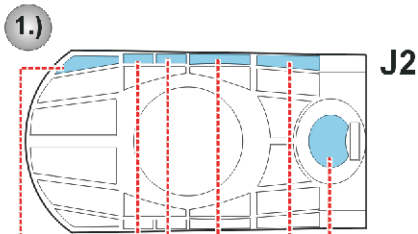

eduard
Express Mask

Ju-188E

The die-cut mask for accurate canopy frame painting of the
Dragon 1/48 KIT

XF 215

LIQUID MASK

14.)  **INTERIOR COLOR**

15.)  **CAMOUFLAGE COLOR**

LIQUID MASK ■