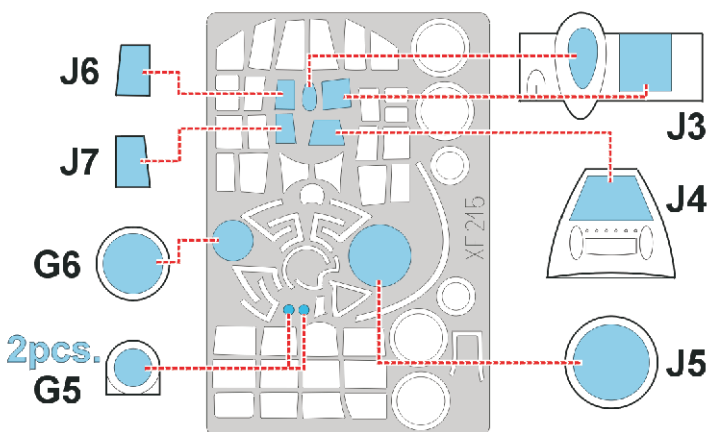

eduard
Express Mask

Ju-188E

The die-cut mask for accurate canopy frame painting of the
Dragon 1/48 KIT

XF 215

LIQUID MASK

14.)  **INTERIOR COLOR**

15.)  **CAMOUFLAGE COLOR**

LIQUID MASK ■

16.) **REMOVE MASK**