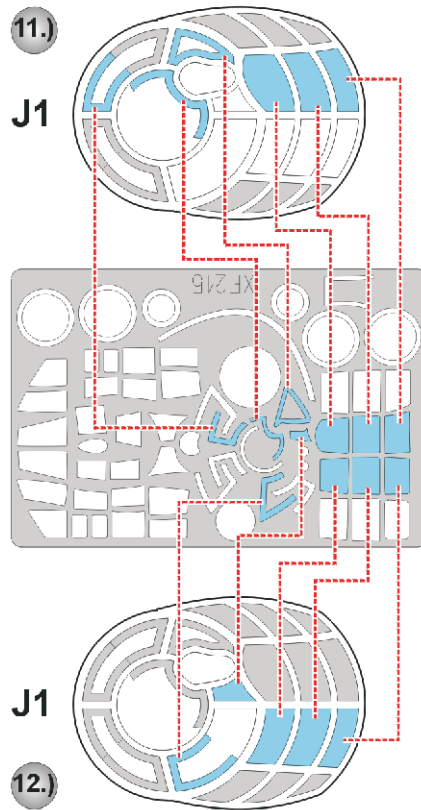

eduard
Express Mask

Ju-188E

The die-cut mask for accurate canopy frame painting of the
Dragon 1/48 KIT

XF 215

LIQUID MASK

14.)  **INTERIOR COLOR**

15.)  **CAMOUFLAGE COLOR**

LIQUID MASK ■

16.) **REMOVE MASK**