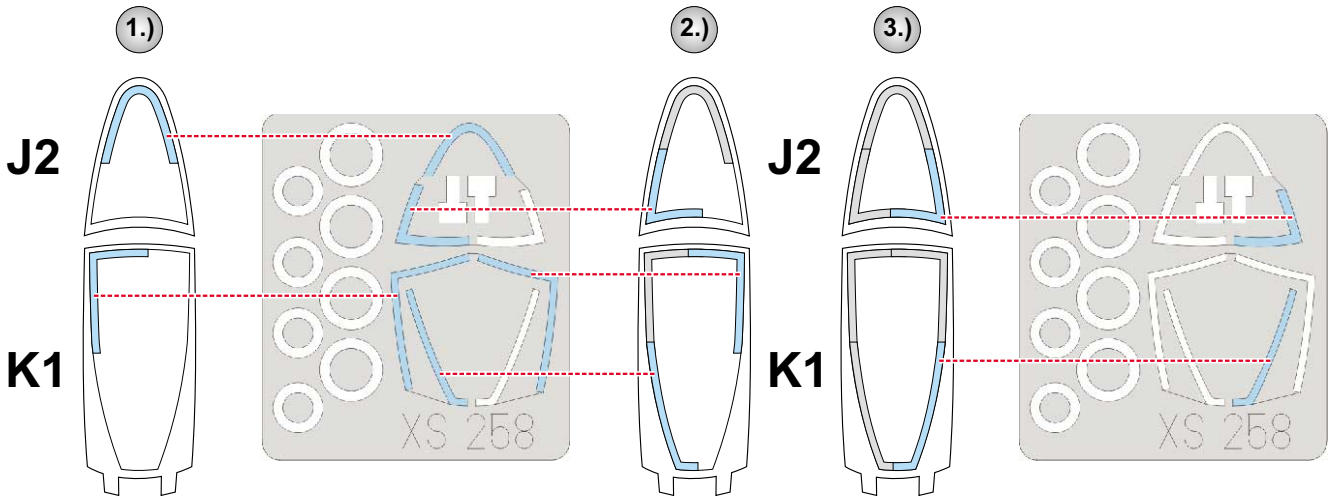

# F-18E Super Hornet

The die-cut mask for accurate canopy frame painting of the  
*Hasegawa 1/72 KIT*

**XS 258**

## LIQUID MASK ■

2pcs. N2

2pcs. N2

2pcs. N6

2pcs. N6

4.) **INTERIOR COLOR**

5.) **CAMOUFLAGE COLOR**

6.) **REMOVE MASK**