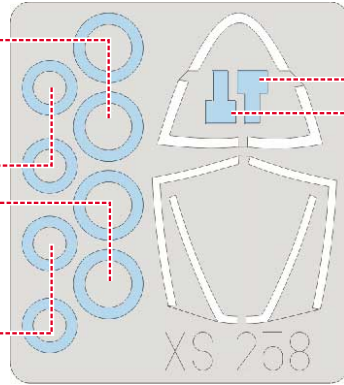

# F-18E Super Hornet

The die-cut mask for accurate canopy frame painting of the  
*Hasegawa 1/72 KIT*

**XS 258**

## LIQUID MASK ■

2pcs. N2

2pcs. N2

2pcs. N6

2pcs. N6

4.) **INTERIOR COLOR**

5.) **CAMOUFLAGE COLOR**

6.) **REMOVE MASK**