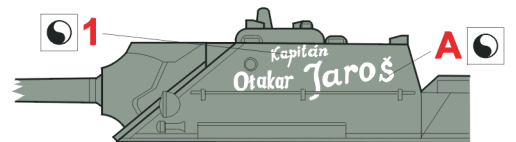

A SU-85 1st Czechoslovak Independent Tank. Bde, Summer 1944
THIS VEHICLE WAS NAMED AFTER FAMOUS CZECH COMMANDER