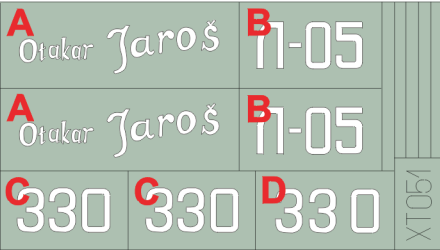

# SU-85 Markings

A mask set for accurate painting of markings

1/35 scale

References: Squadron/Signal Publ.: T-34 In Action  
Bronekolekcia 1/2000: Self-propelled guns on the T-34 chassis  
Ground Power 1/2002  
Concord No. 7011: Soviets Tanks in Combat 1941-1945