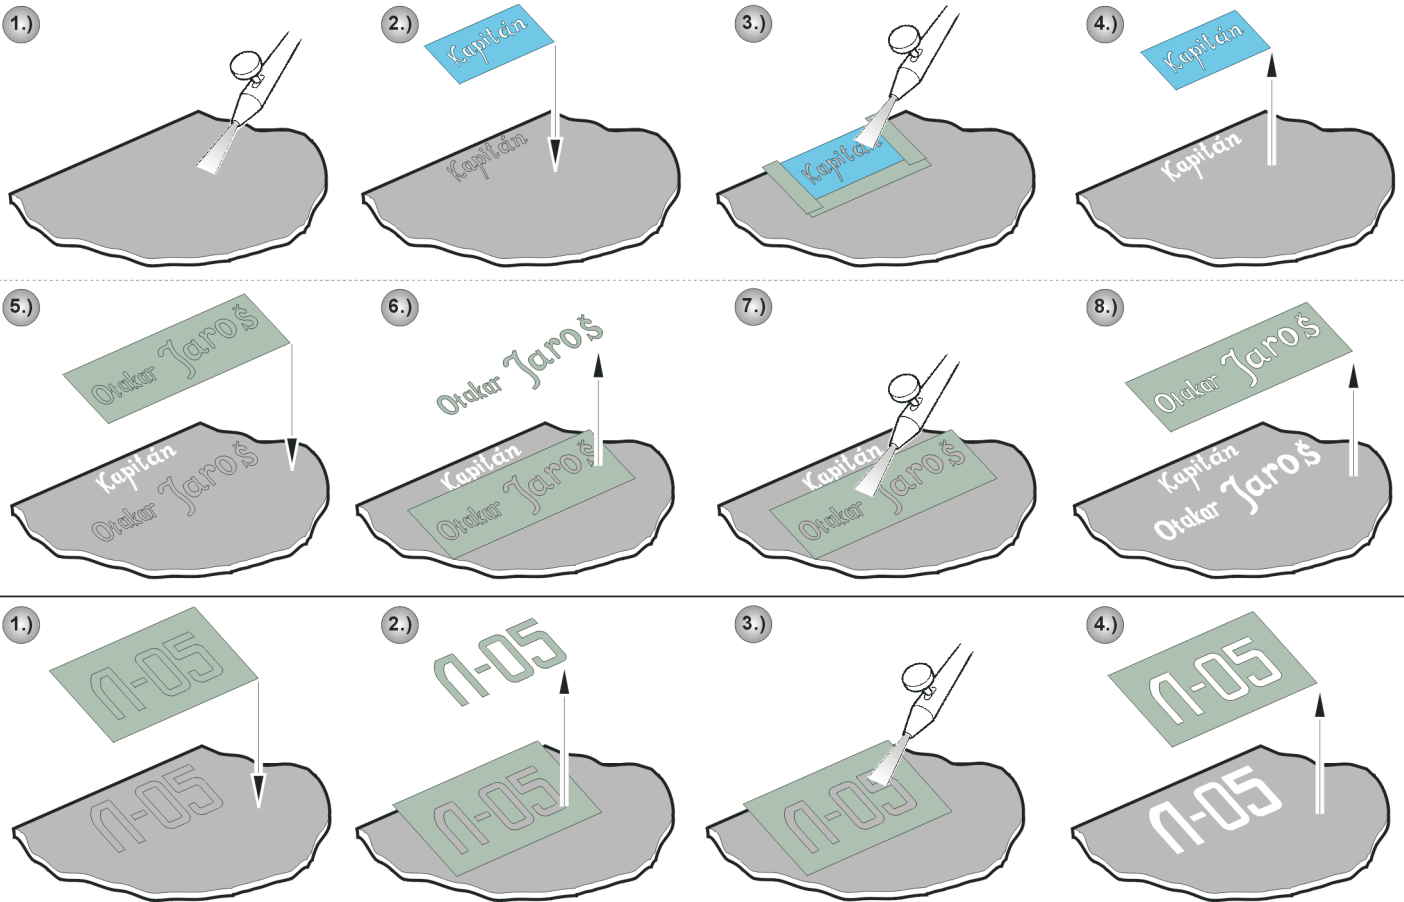

# SU-85 Markings

A mask set for accurate painting of markings

1/35 scale

References: Squadron/Signal Publ.: T-34 In Action  
Bronekolekcia 1/2000: Self-propelled guns on the T-34 chassis  
Ground Power 1/2002  
Concord No. 7011: Soviets Tanks in Combat 1941-1945

SYMMETRICAL ASSEMBLY  
SYMETRICKÁ MONTÁŽ

**A** SU-85 1st Czechoslovak Independent Tank. Bde, Summer 1944  
THIS VEHICLE WAS NAMED AFTER FAMOUS CZECH COMMANDER

**B** SU-85 Unknown Unit, Spring 1944

**C** SU-85 13th Self-Propelled Artillery Regiment  
1st Polish Army, Germany, Spring 1945