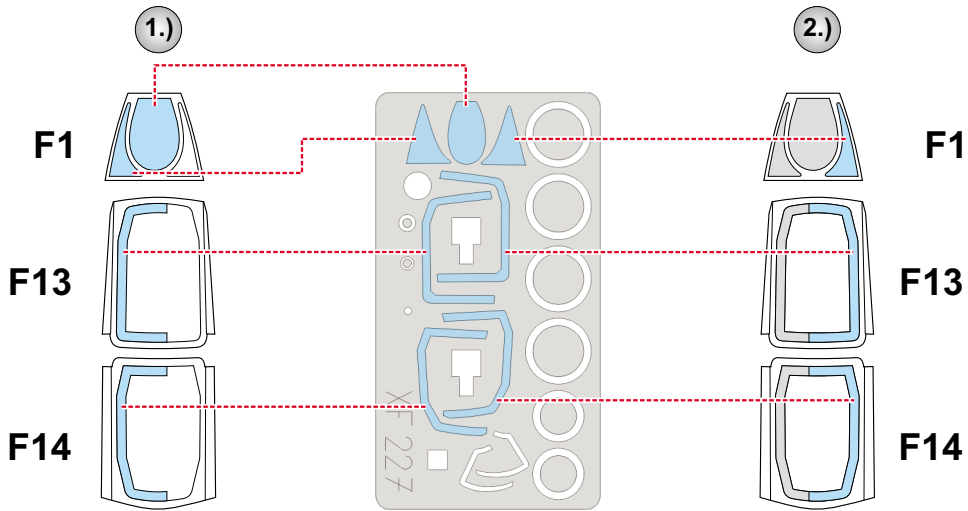

eduard
Express Mask

Shenyang FT-6/MiG-19UTI

The die-cut mask for accurate canopy frame painting of the
Trumpeter 1/48 KIT

XF 227

3.)  **INTERIOR COLOR**

4.)  **CAMOUFLAGE COLOR**

5.) **REMOVE MASK**