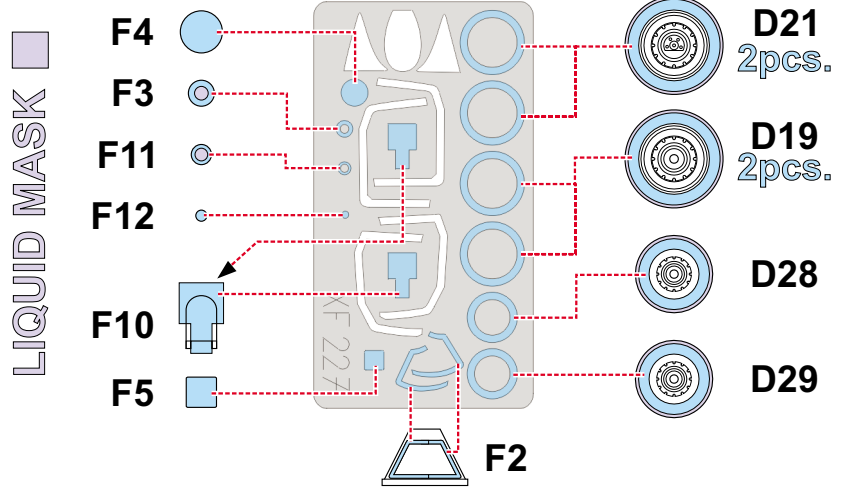

eduard
Express Mask

Shenyang FT-6/MiG-19UTI

The die-cut mask for accurate canopy frame painting of the
Trumpeter 1/48 KIT

XF 227

3.)  **INTERIOR COLOR**

4.)  **CAMOUFLAGE COLOR**

5.) **REMOVE MASK**