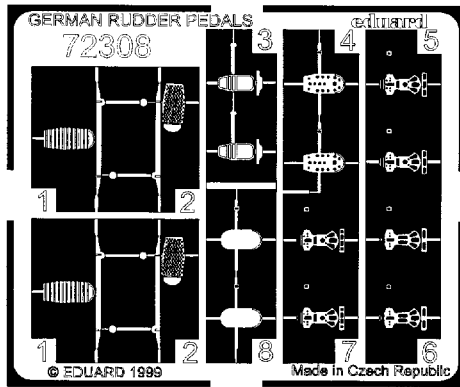

# German rudder pedals

72 308

1/72 scale detail set

-  OPPOSITE SIDE
-  REMOVE
-  BEND
-  REPLACE
-  GRIND
-  OPTION