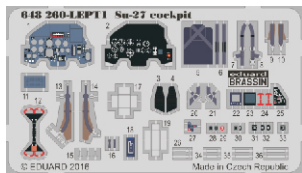

# 648 260 Su-27 cockpit

for Academy kit - pro stavěbnici Academy

1/48 scale

648 260  
Su-27 cockpit