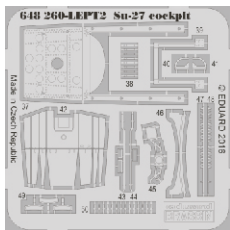

# 648 260 Su-27 cockpit

for Academy kit - pro stavěbnici Academy

1/48 scale

648 260  
Su-27 cockpit