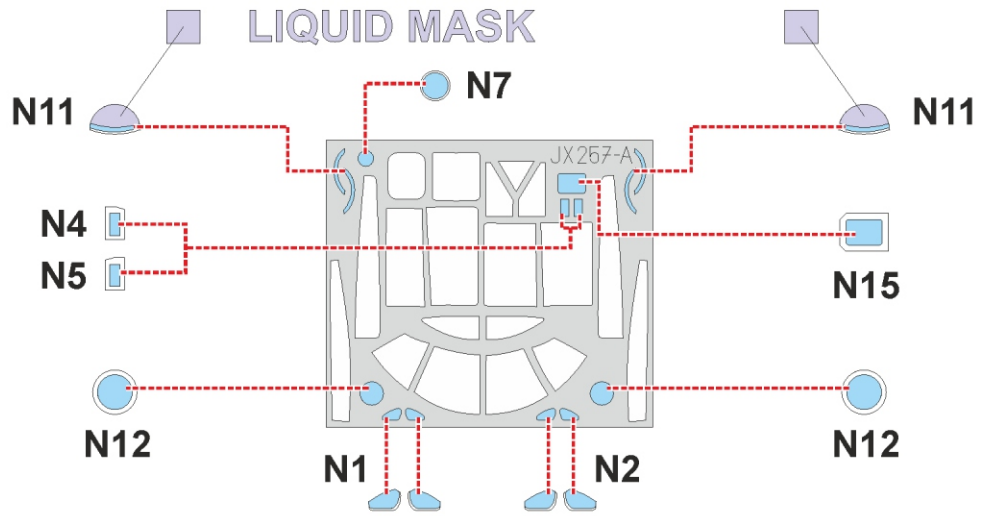

A-26B Invader TFace

JX 257

for kit **HOBBY BOSS**

scale **1/32**

OUTSIDE

INSIDE

N3