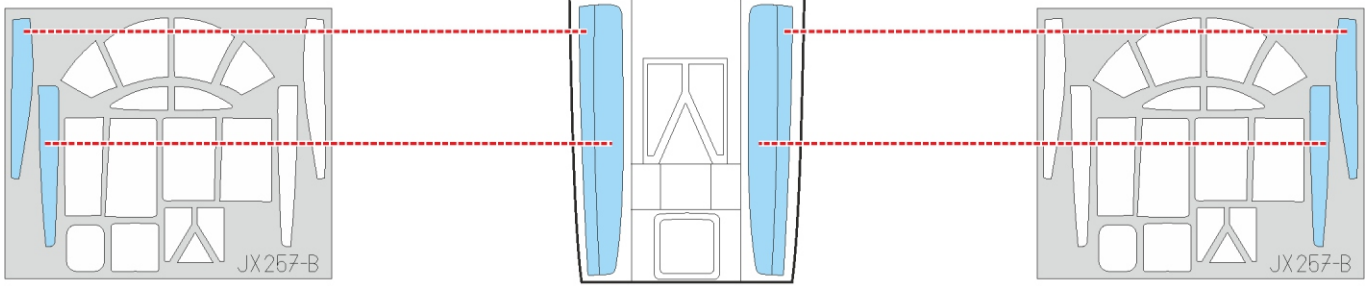

A-26B Invader TFace

JX 257

for kit **HOBBY BOSS**

scale **1/32**

OUTSIDE

INSIDE

N3