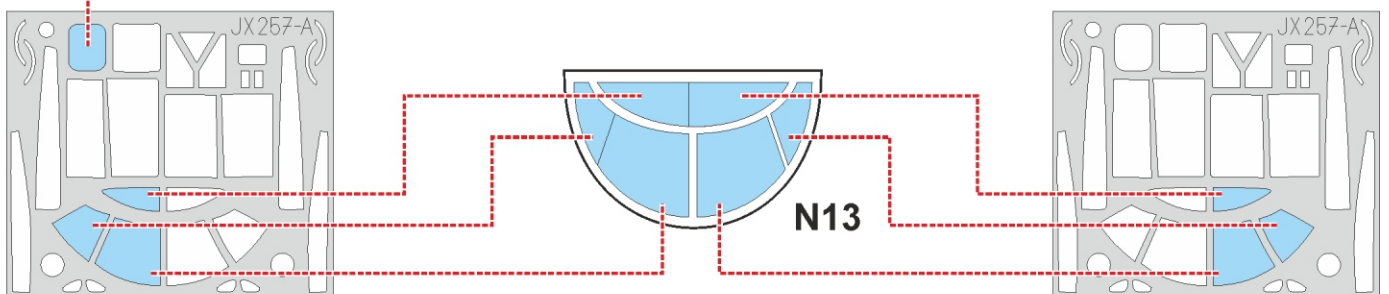

A-26B Invader TFace

JX 257

for kit **HOBBY BOSS**

scale **1/32**

OUTSIDE

INSIDE

N3