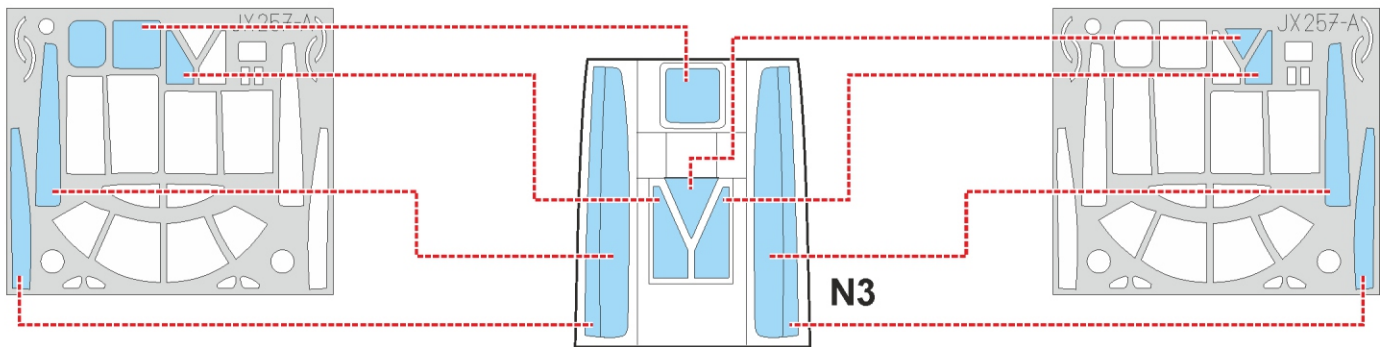

A-26B Invader TFace

JX 257

for kit **HOBBY BOSS**

scale **1/32**

OUTSIDE

INSIDE

N3