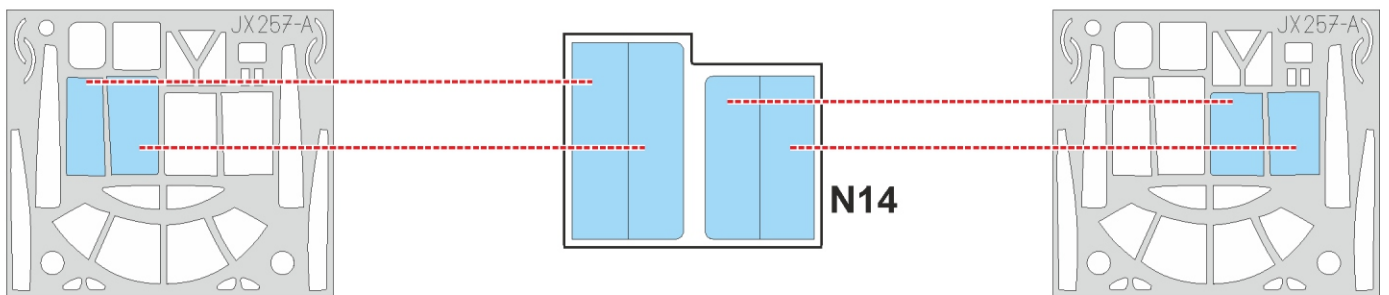

A-26B Invader TFace

JX 257

for kit **HOBBY BOSS**

scale **1/32**

OUTSIDE

INSIDE

N3