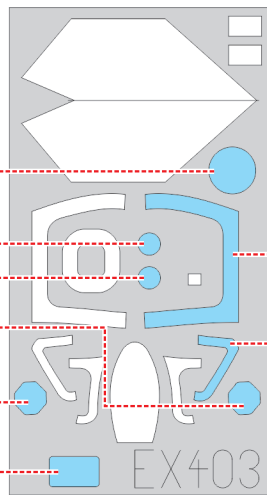

eduard
MASK

EX 403

MiG-21PFM Weekend 1/48

The die-cut mask for accurate canopy frame painting of the
Eduard
scale 1/48 KIT

G14

G11

G24

G14

G11

G14

G11