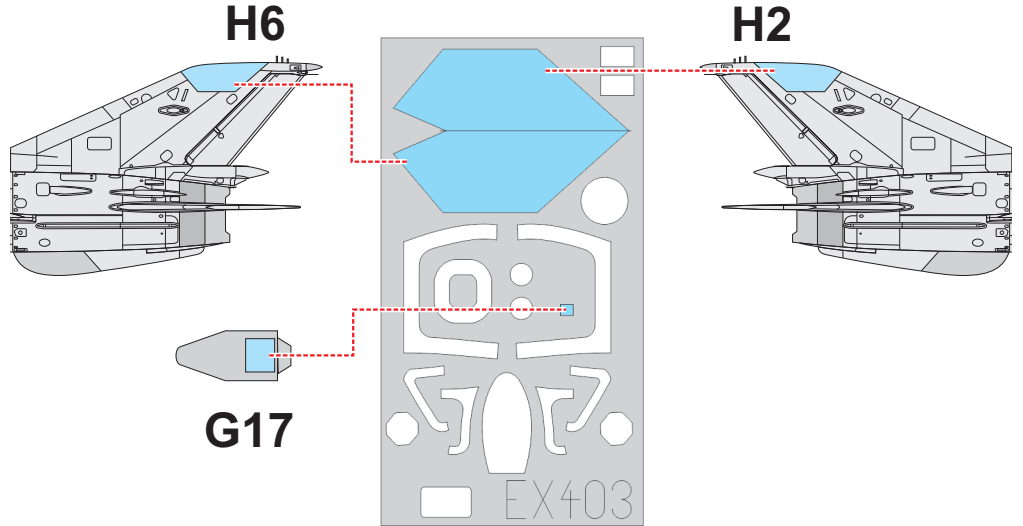

eduard
MASK

EX 403

MiG-21PFM Weekend 1/48

The die-cut mask for accurate canopy frame painting of the
Eduard
scale 1/48 KIT

G14

G11

G24

G14

G11

G14

G11