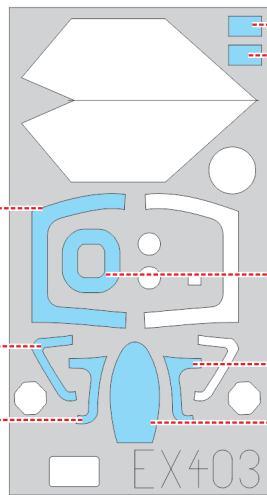

eduard
MASK

EX 403

MiG-21PFM Weekend 1/48

The die-cut mask for accurate canopy frame painting of the
Eduard
scale 1/48 KIT

G14

G11

G24

G14

G11

G14

G11