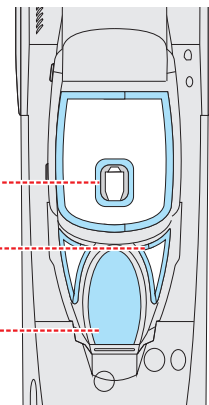

eduard
MASK

EX 403

MiG-21PFM Weekend 1/48

The die-cut mask for accurate canopy frame painting of the
Eduard
scale 1/48 KIT

G14

G11

G24

G14

G11

G14

G11