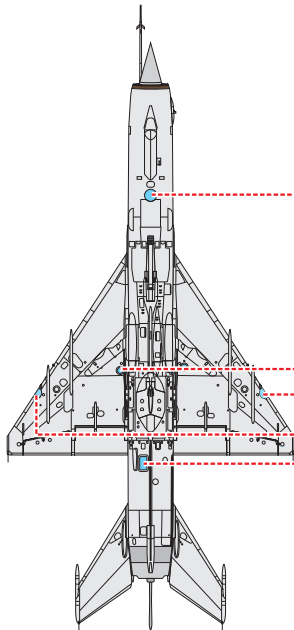

eduard
MASK

EX 403

MiG-21PFM Weekend 1/48

The die-cut mask for accurate canopy frame painting of the
Eduard
scale 1/48 KIT

G14

G11

G24

G14

G11

G14

G11