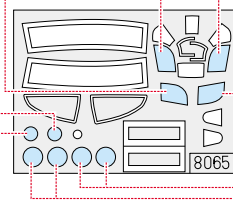

30

E

F

G

A17

**eduard**  
**Express Mask**

**8065**

**Look for ~~Express~~ Mask 8062  
for 1/48 P-39 Airacobra  
( not included in this set )**

ALL VERSIONS

2x  
C1+C1

?  
C51+C51  
2x

2x  
C50+C59

?

C2+C13  
2x