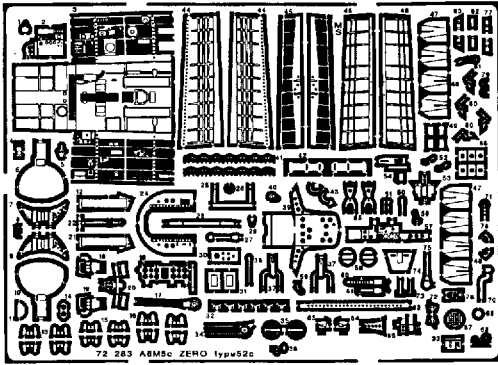

A6M5c ZERO type 52c

1/72 scale detail set for ACADEMY kit

-  OPPOSITE SIDE
-  REMOVE
-  BEND
-  REPLACE
-  GRIND