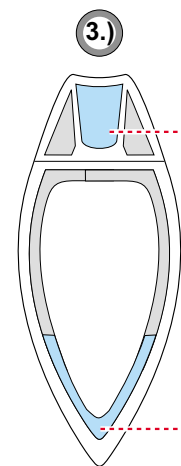

eduard
MASK

P-47D-25 Thunderbolt 1/72

The die-cut mask for accurate canopy frame painting of the
Tamiya 1/72 KIT

CX 047

B14
2pcs.

B12
2pcs.

LIQUID
MASK

H1
A32
A32

INTERIOR COLOR

CAMOUFLAGE COLOR

REMOVE MASK

LIQUID MASK