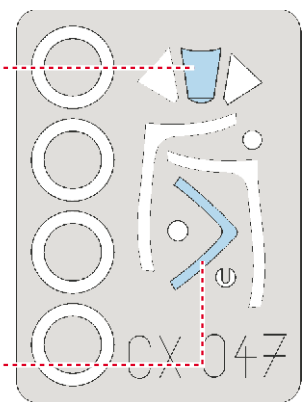

eduard
MASK

P-47D-25 Thunderbolt 1/72

The die-cut mask for accurate canopy frame painting of the
Tamiya 1/72 KIT

CX 047

B14
2pcs.

B12
2pcs.

LIQUID
MASK

H1
A32
A32

INTERIOR COLOR

CAMOUFLAGE COLOR

REMOVE MASK

LIQUID MASK