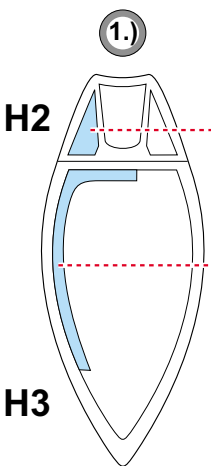

eduard
MASK

P-47D-25 Thunderbolt 1/72

The die-cut mask for accurate canopy frame painting of the
Tamiya 1/72 KIT

CX 047

B14
2pcs.

B12
2pcs.

LIQUID
MASK

H1
A32
A32