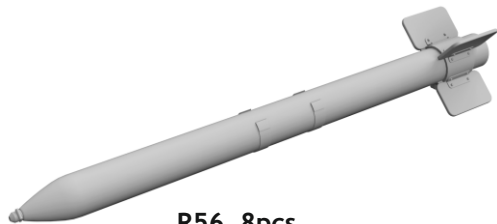

632 154 HVAR rockets

1/32 scale

R56 8pcs.

COLOURS

GSI Creos (GUNZE)		Mr.METAL COLOR	
AQUEOUS	Mr.COLOR	Mr.METAL COLOR	
[H 8]	[C 8]	SILVER	
[H52]	[C12]	OLIVE DRAB	
[H52]	[C137]	TIRE BLACK	
[H315]	[C315]	GRAY	

This product contains metal and resin detail parts for upgrading scale plastic models. When selecting this set make sure that it is for the kit mentioned in product name as these sets are made specifically for that kit. When upgrading the model some cutting or corrections may be necessary for parts to fit accurately. **WARNING!** This set contains small and sharp parts. Work carefully in a ventilated and well-lit room. Safety glasses are recommended. This product is not suitable for children below 14 years of age.