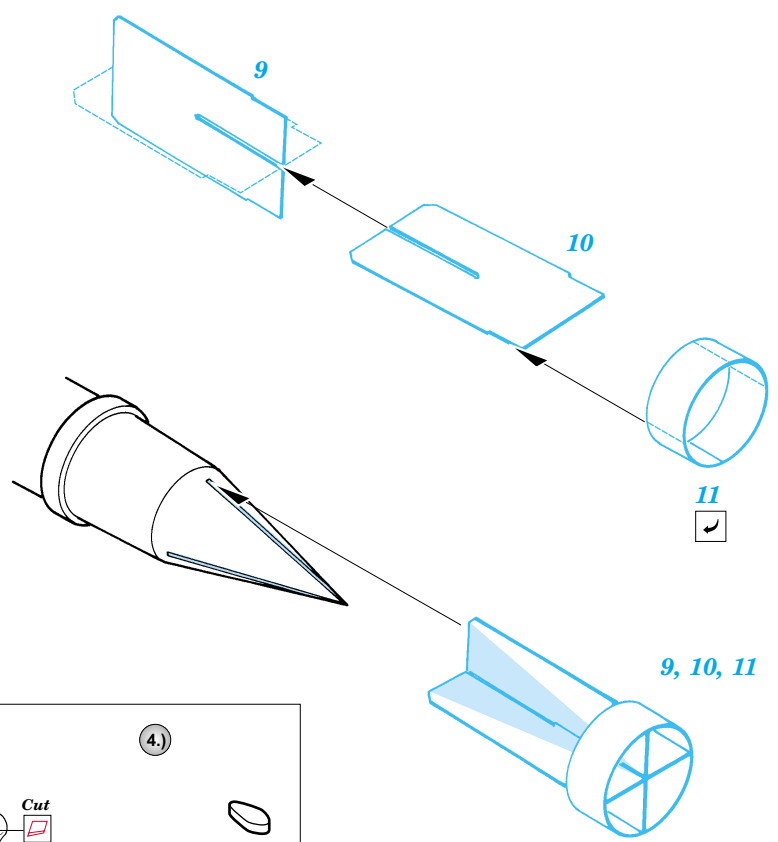

Kit parts 78, 79, 90

2 sets

Kit part 75

Kit part 73

Kit parts 73, 75

9, 10, 11

REFERENCES:

- Aero Detail No.18 - Heinkel He 111
- Modelpres Publ. - Heinkel He 111
- Replic No.40 12/1994

For further detail sets look for **eduard** 48 426 He-111 Bomb bay and 49 245 He-111H Interior set

(not included in this set)