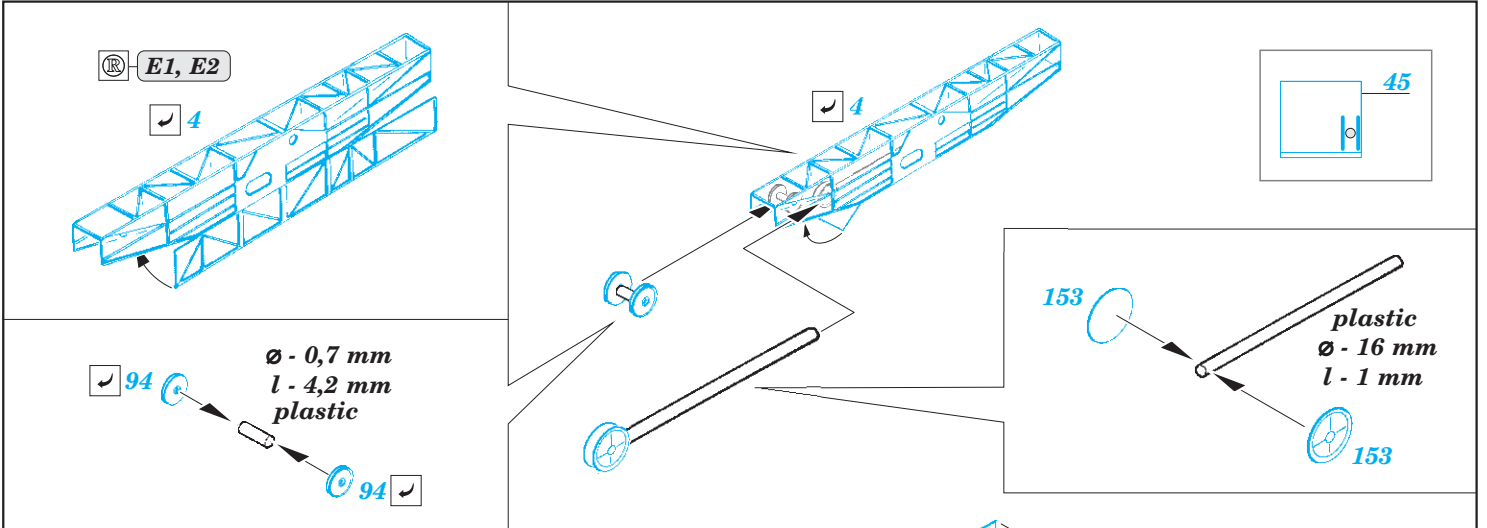

3 pcs.

Related products: 53 240 HMS Exeter railings 1/350