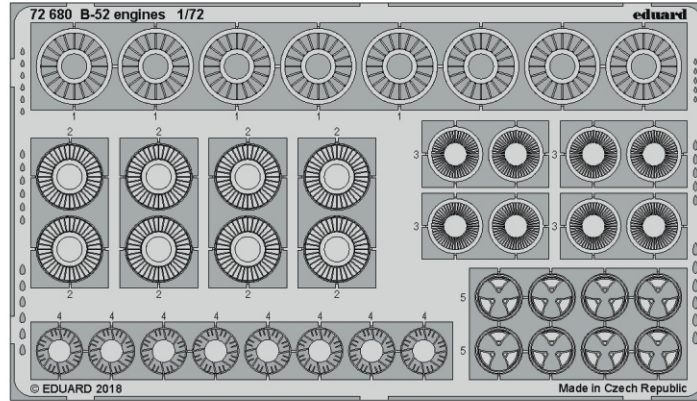

**2 sets**  
*pilot seats*

F7+F8

✓ 25

16

Related products: 72 680 B-52 engines 1/72

Related products: 72 677 B-52 landing flaps 1/72