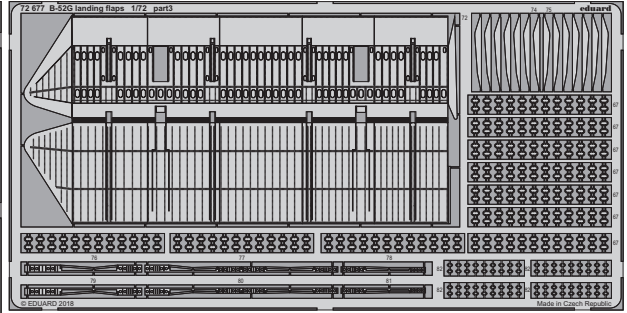

2 sets
pilot seats

F7+F8

✓ 25

16

D5  D6

Related products: 72 677 B-52 landing flaps 1/72

Related products: 72 682 B-52 bomb bay 1/72