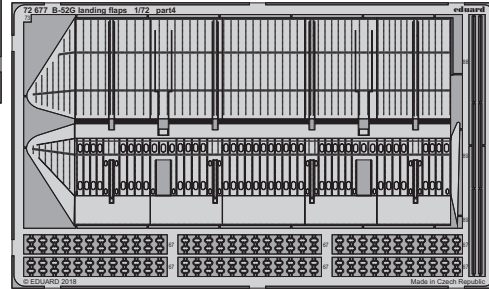

2 sets
pilot seats

F7+F8

✓ 25

16

D5  D6

Related products: 72 677 B-52 landing flaps 1/72

Related products: 72 682 B-52 bomb bay 1/72