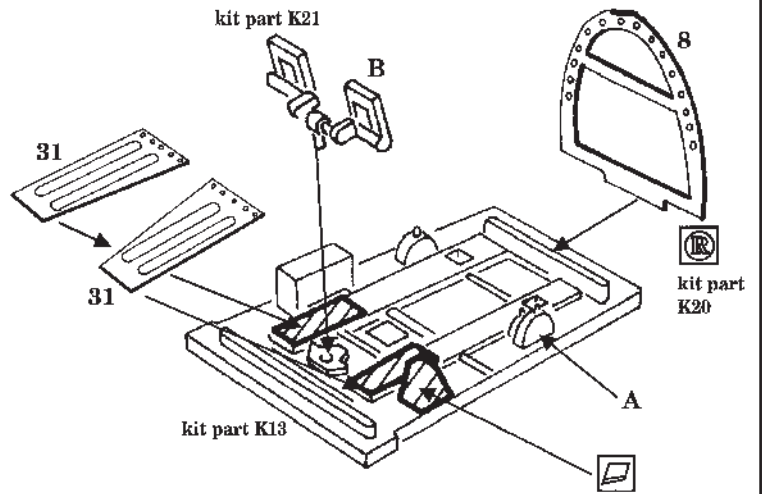

Ki-44 Tojo

1/48 scale detail set for HASEGAWA kit

48 212

-  OPPOSITE SIDE
-  REMOVE
-  BEND
-  REPLACE
-  GRIND

INSTRUMENT PANEL

FLOOR

DOORS

PILOT'S SEAT