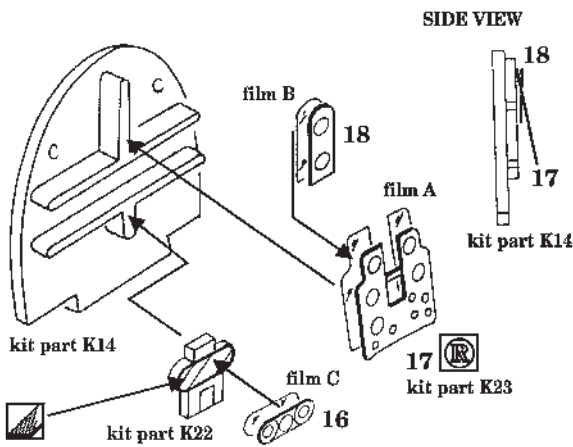

Ki-44 Tojo

1/48 scale detail set for HASEGAWA kit

48 212

-  OPPOSITE SIDE
-  REMOVE
-  BEND
-  REPLACE
-  GRIND

INSTRUMENT PANEL

FLOOR

DOORS

PILOT'S SEAT

RADIATOR

kit part B1

6

aft view looking forward

ENGINE

3

4

kit parts J13