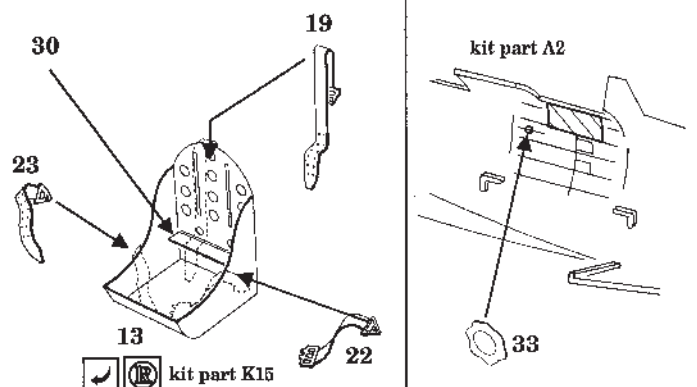

Ki-44 Tojo

1/48 scale detail set for HASEGAWA kit

48 212

-  OPPOSITE SIDE
-  REMOVE
-  BEND
-  REPLACE
-  GRIND

INSTRUMENT PANEL

FLOOR

DOORS

PILOT'S SEAT