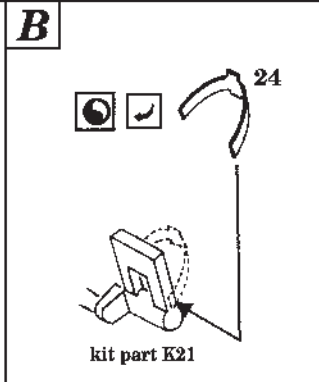

Ki-44 Tojo

1/48 scale detail set for HASEGAWA kit

48 212

-  OPPOSITE SIDE
-  REMOVE
-  BEND
-  REPLACE
-  GRIND

INSTRUMENT PANEL

FLOOR

DOORS

PILOT'S SEAT