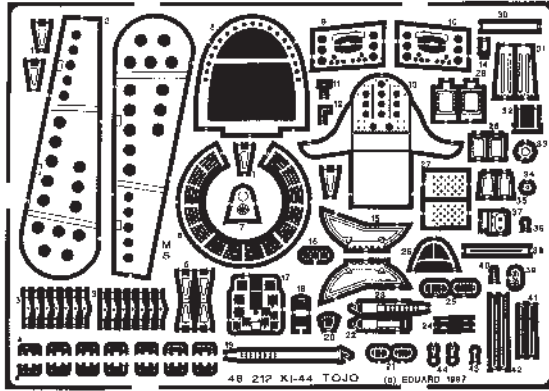

Ki-44 Tojo

1/48 scale detail set for HASEGAWA kit

48 212

-  OPPOSITE SIDE
-  REMOVE
-  BEND
-  REPLACE
-  GRIND

INSTRUMENT PANEL

FLOOR

DOORS

PILOT'S SEAT

RADIATOR

kit part B1

6

aft view looking forward

ENGINE

3

4

kit parts J13