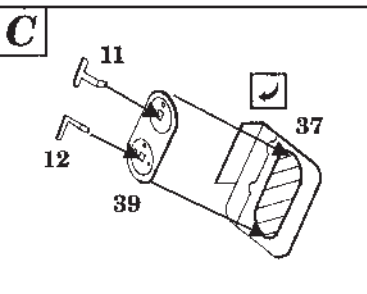

Ki-44 Tojo

1/48 scale detail set for HASEGAWA kit

48 212

-  OPPOSITE SIDE
-  REMOVE
-  BEND
-  REPLACE
-  GRIND

INSTRUMENT PANEL

FLOOR

DOORS

PILOT'S SEAT