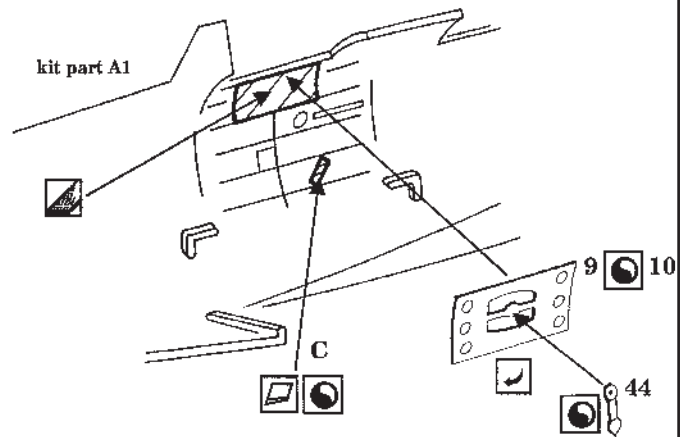

Ki-44 Tojo

1/48 scale detail set for HASEGAWA kit

48 212

-  OPPOSITE SIDE
-  REMOVE
-  BEND
-  REPLACE
-  GRIND

INSTRUMENT PANEL

FLOOR

DOORS

PILOT'S SEAT