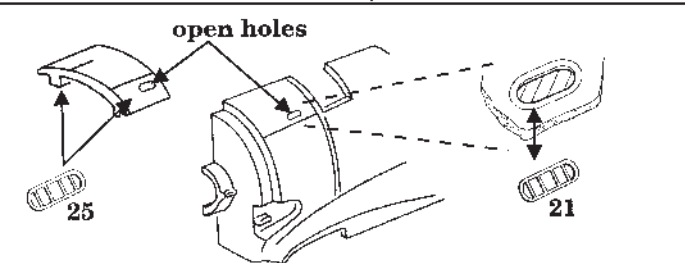

Ki-44 Tojo

1/48 scale detail set for HASEGAWA kit

48 212

-  OPPOSITE SIDE
-  REMOVE
-  BEND
-  REPLACE
-  GRIND

INSTRUMENT PANEL

FLOOR

DOORS

PILOT'S SEAT