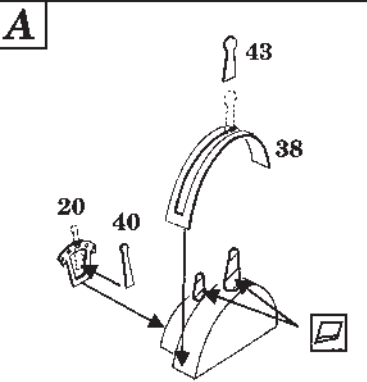

Ki-44 Tojo

1/48 scale detail set for HASEGAWA kit

48 212

-  OPPOSITE SIDE
-  REMOVE
-  BEND
-  REPLACE
-  GRIND

INSTRUMENT PANEL

FLOOR

DOORS

PILOT'S SEAT