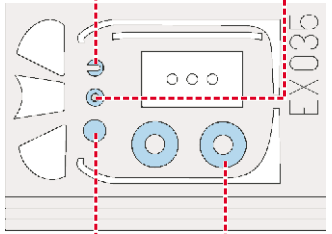

eduard
MASK

P-51D Mustang 1/48

The die-cut mask for accurate canopy frame painting of the
Tamiya scale 1/48 KIT

EX 035

D1

A12

B3

B3