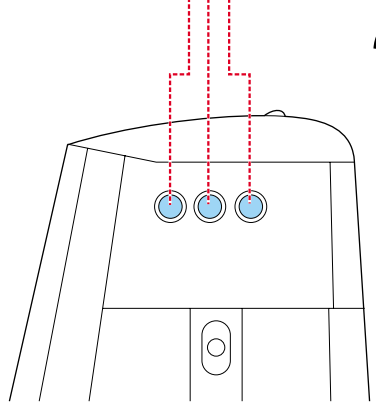

eduard
MASK

P-51D Mustang 1/48

The die-cut mask for accurate canopy frame painting of the
Tamiya scale 1/48 KIT

EX 035

D1

A12

B3

B3