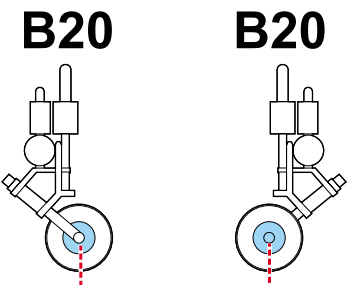

eduard
MASK

P-51D Mustang 1/48

The die-cut mask for accurate canopy frame painting of the
Tamiya scale 1/48 KIT

EX 035

D1

A12

B3

B3