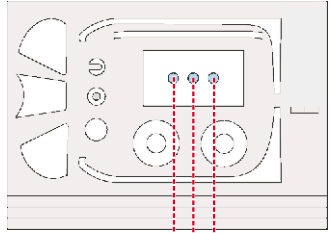

eduard
MASK

P-51D Mustang 1/48

The die-cut mask for accurate canopy frame painting of the
Tamiya scale 1/48 KIT

EX 035

D1

A12

B3

B3