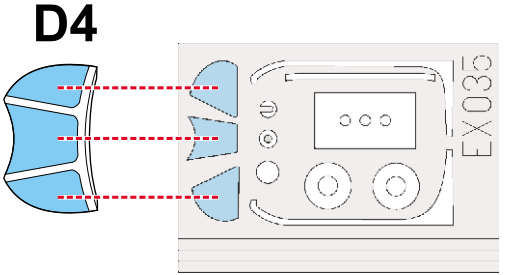

eduard
MASK

P-51D Mustang 1/48

The die-cut mask for accurate canopy frame painting of the
Tamiya scale 1/48 KIT

EX 035

D1

A12

B3

B3