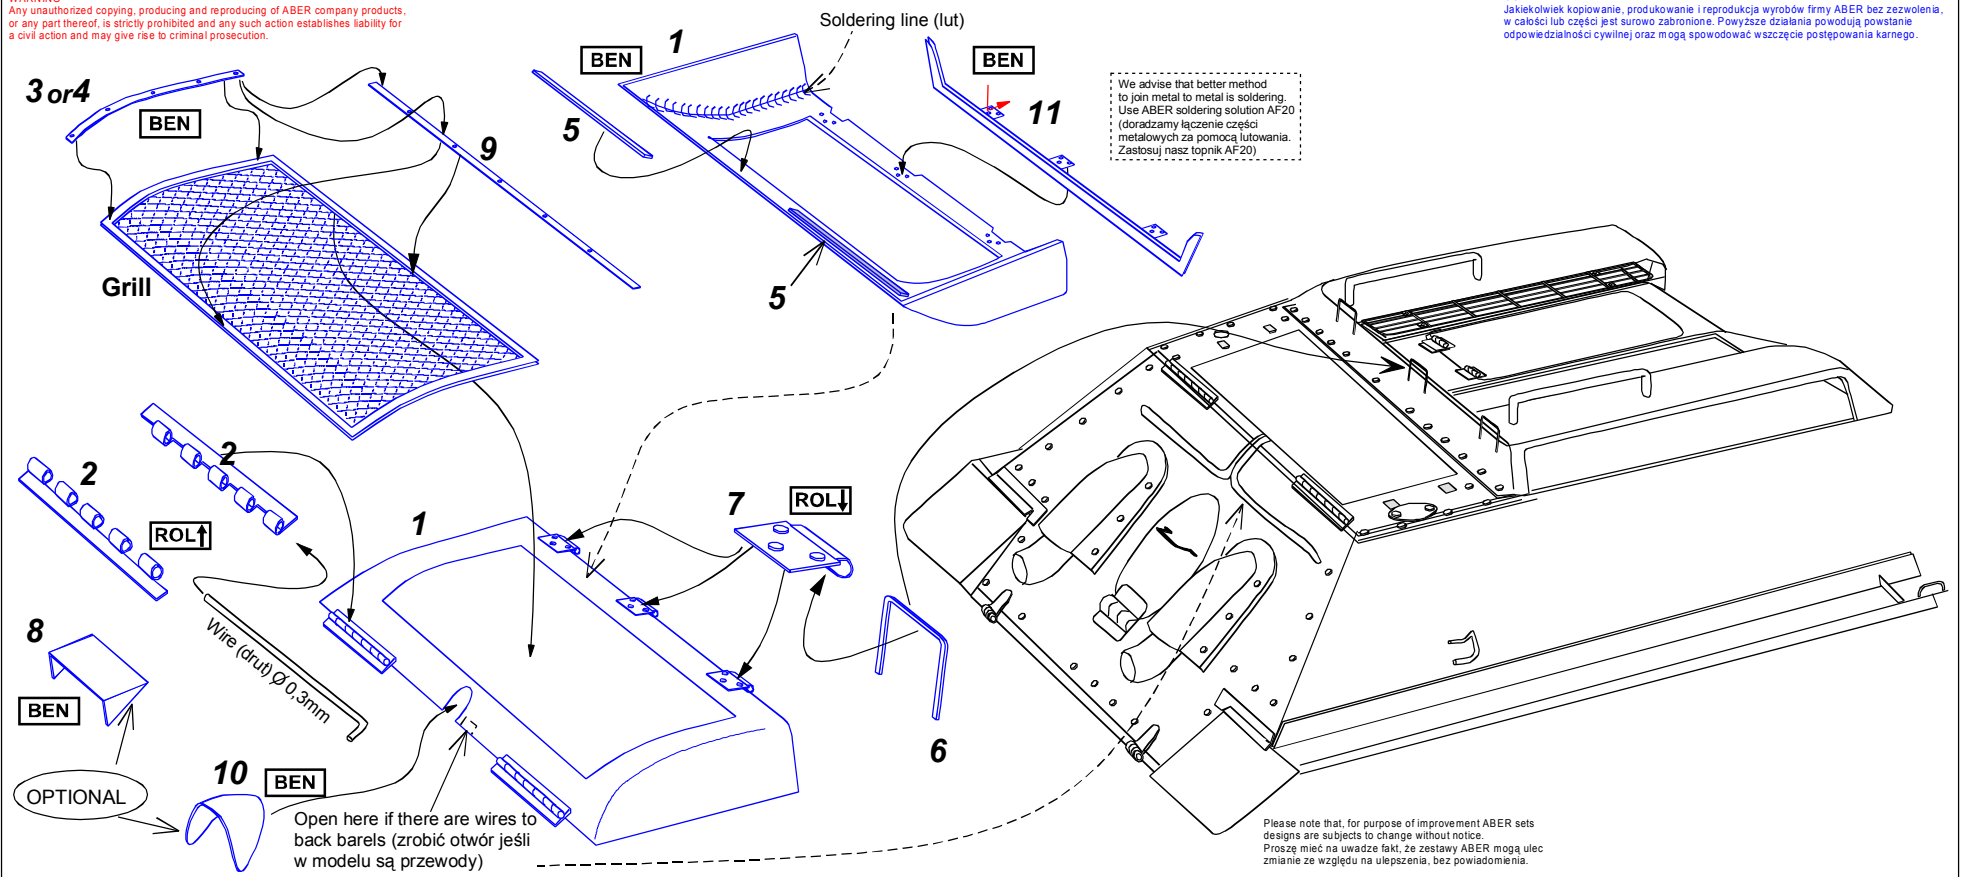

T-34 grille cover

(Dragon and Zvezda model)

Pokrywa silnika do T-34 (modele Dragona i Zvezdy)

1/35 scale update

ABER

35G07

WWW.ABER.NET.PL

Made in Poland © 2000