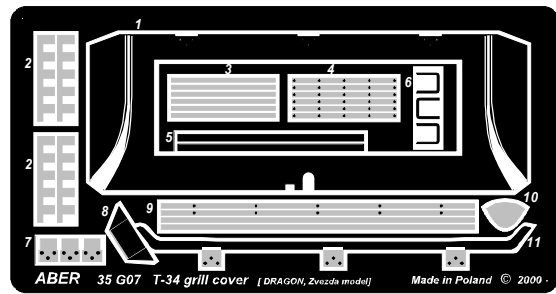

T-34 grille cover

(Dragon and Zvezda model)

Pokrywa silnika do T-34 (modele Dragona i Zvezdy)

1/35 scale update

ABER

35G07

WWW.ABER.NET.PL

Made in Poland © 2000