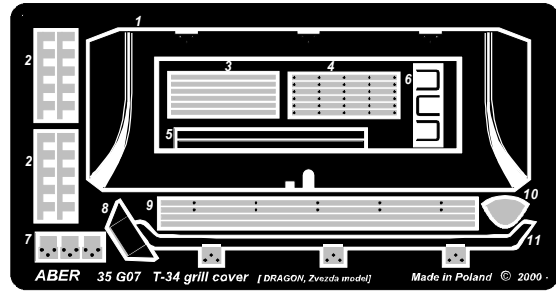

T-34 grille cover

(Dragon and Zvezda model)

Pokrywa silnika do T-34 (modele Dragona i Zvezdy)

1/35 scale update

ABER

35G07

WWW.ABER.NET.PL

Made in Poland © 2000