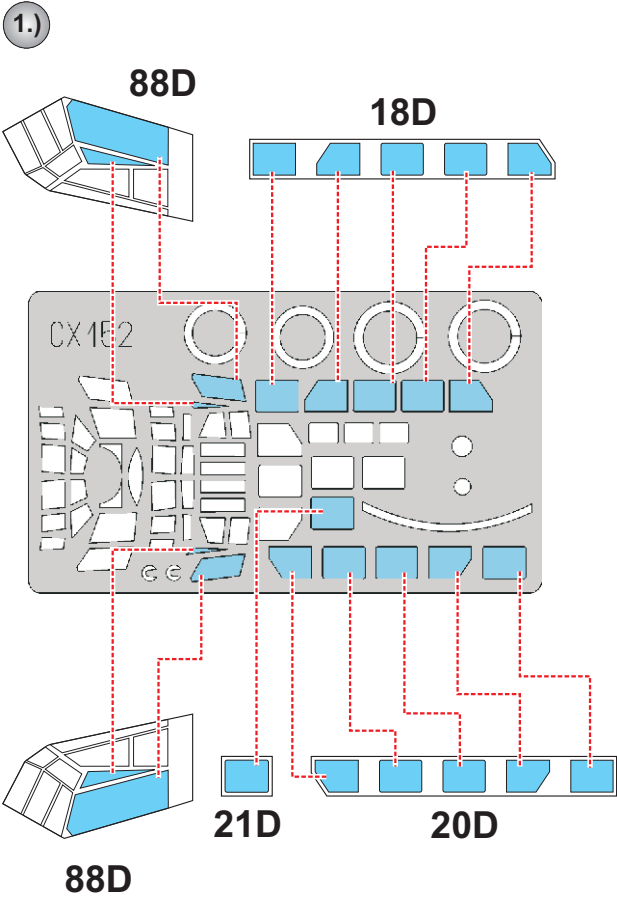

Ju 52/3m 1/72

The die-cut mask for accurate canopy frame painting of the *Italeri* scale 1/72 KIT

eduard MASK

CX 152