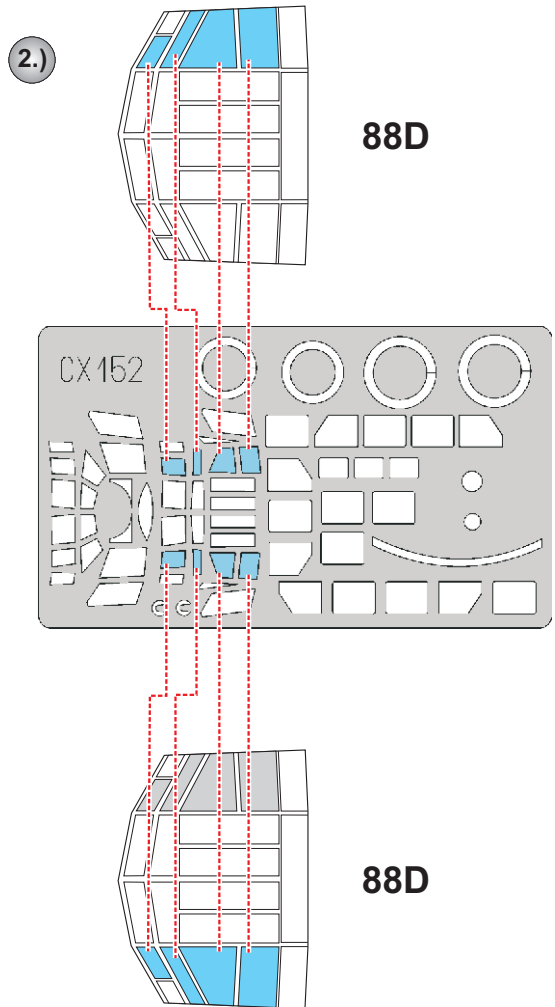

Ju 52/3m 1/72

The die-cut mask for accurate canopy frame painting of the *Italeri* scale 1/72 KIT

eduard MASK

CX 152