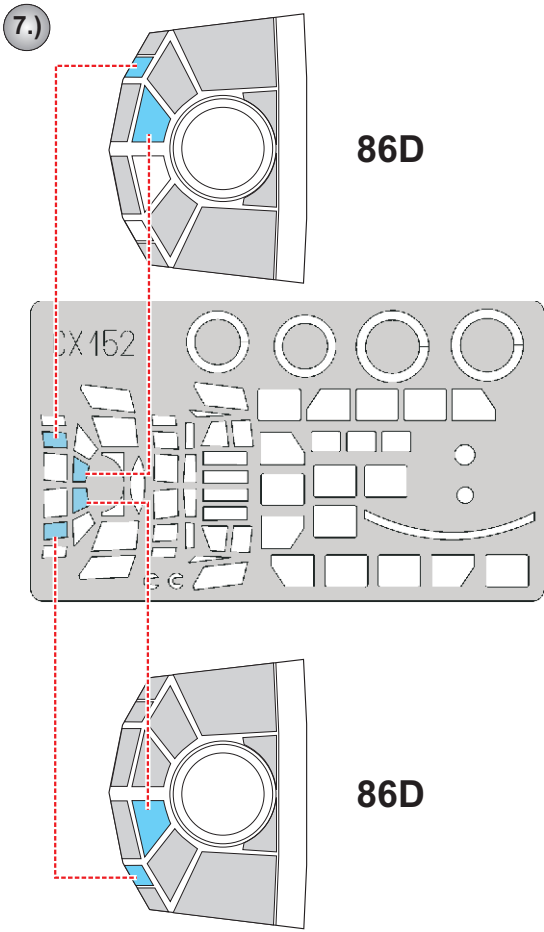

- 9.) **INTERIOR COLOR**
- 10.) **CAMOUFLAGE COLOR**

REFERENCES: DÍLEK - Modelářům #3 - Junkers Ju-52/3
Heinz J. Nowarra - Junkers Ju 52