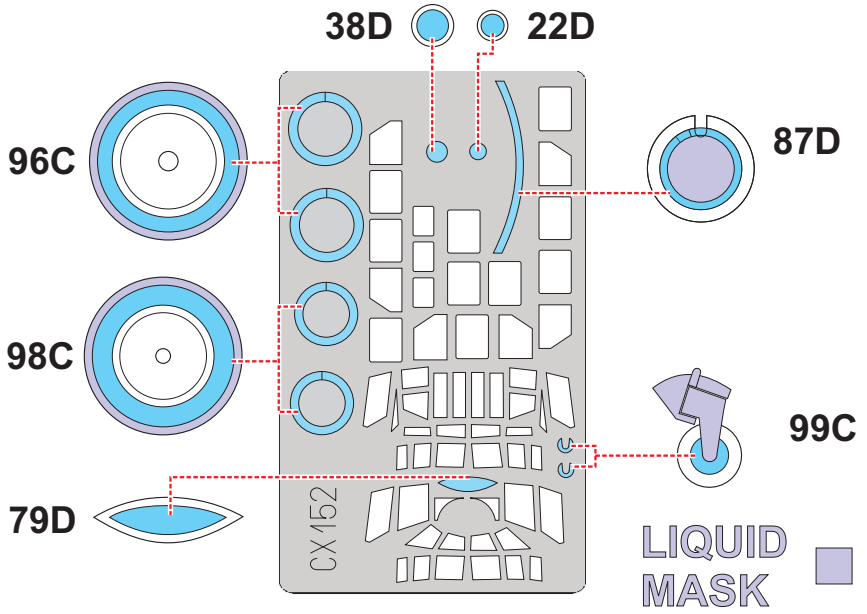

Ju 52/3m 1/72

The die-cut mask for accurate canopy frame painting of the *Italeri* scale 1/72 KIT

eduard MASK

CX 152