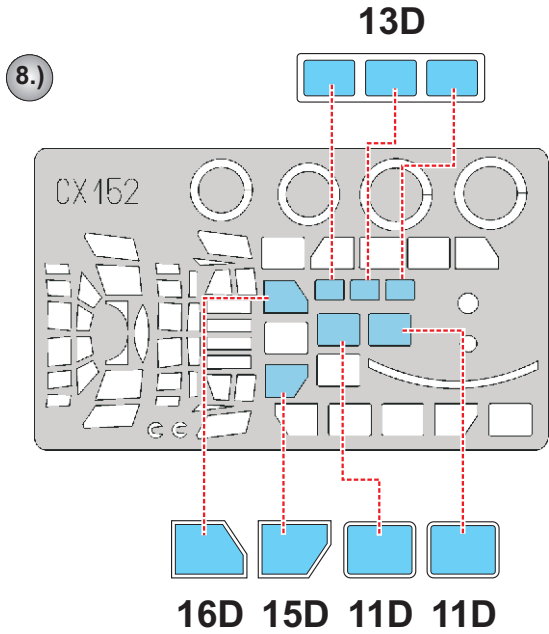

- 9.) **INTERIOR COLOR**
- 10.) **CAMOUFLAGE COLOR**

REFERENCES: DÍLEK - Modelářům #3 - Junkers Ju-52/3
Heinz J. Nowarra - Junkers Ju 52