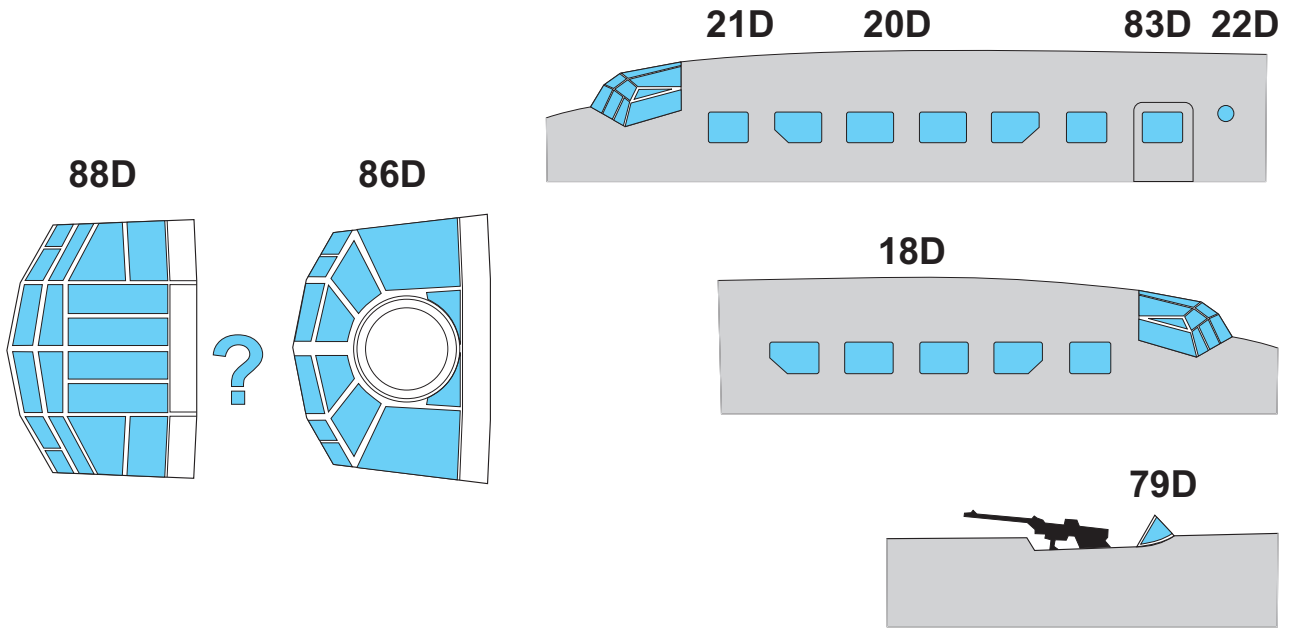

- 9.) **INTERIOR COLOR**
- 10.) **CAMOUFLAGE COLOR**