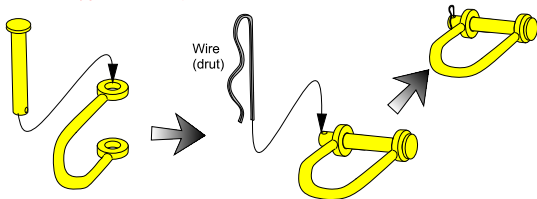

WARNING

Any unauthorized copying, producing and reproducing of ABER company products, or any part thereof, is strictly prohibited and any such action establishes liability for a civil action and may give rise to criminal prosecution.