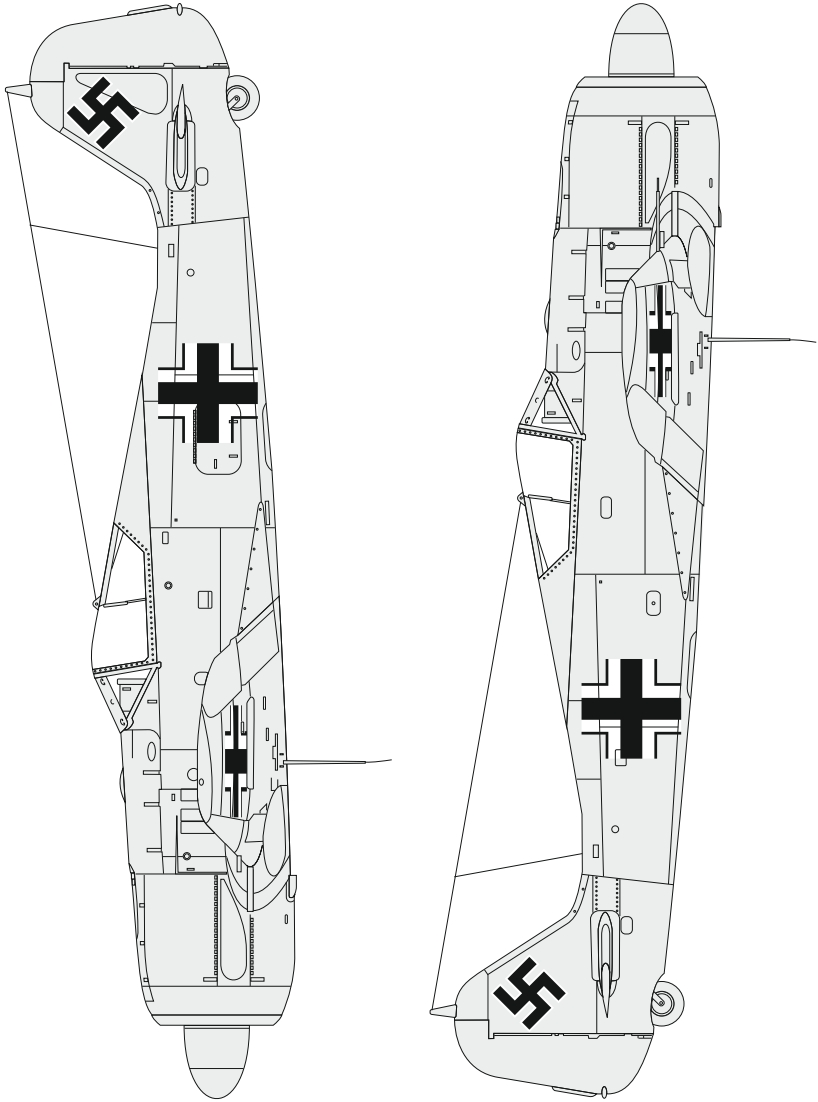

SCALE  
1/72

# Fw 190A-5 national insignia

ITEM #  
D72017

DESIGNED EXCLUSIVELY FOR Fw 190A-5 BY EDUARD

Eduard - Model Accessories, 435 21 Obrnice 170,  
Czech Republic

WWW.EDUARD.COM

D72017 Fw 190A-5 national insignia 1/72