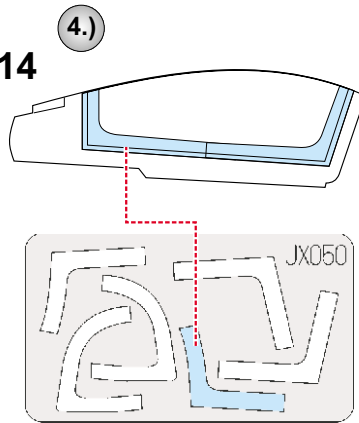

eduard
MASK

MiG-29M Fulcrum 1/32

The die-cut mask for accurate canopy frame painting of the
Trumpeter

1/32 KIT

JX 050

REFERENCES: 4+ - MiG-29
Squadron/Signal Publ.: In Action - MiG-29

CAMOUFLAGE COLOR