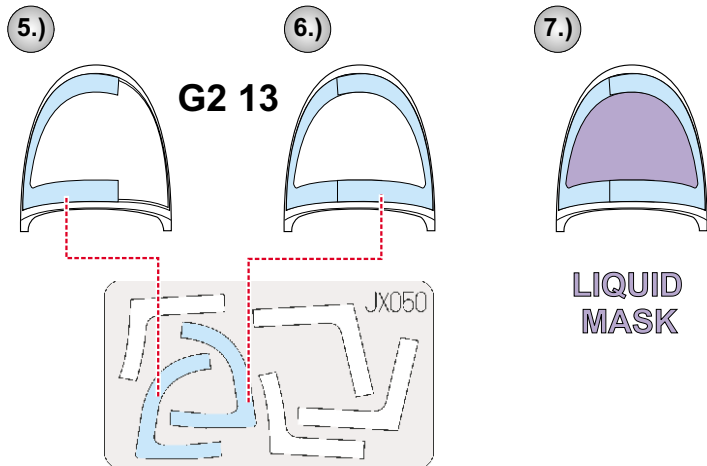

eduard
MASK

MiG-29M Fulcrum 1/32

The die-cut mask for accurate canopy frame painting of the
Trumpeter

1/32 KIT

JX 050

REFERENCES: 4+ - MiG-29
Squadron/Signal Publ.: In Action - MiG-29

CAMOUFLAGE COLOR