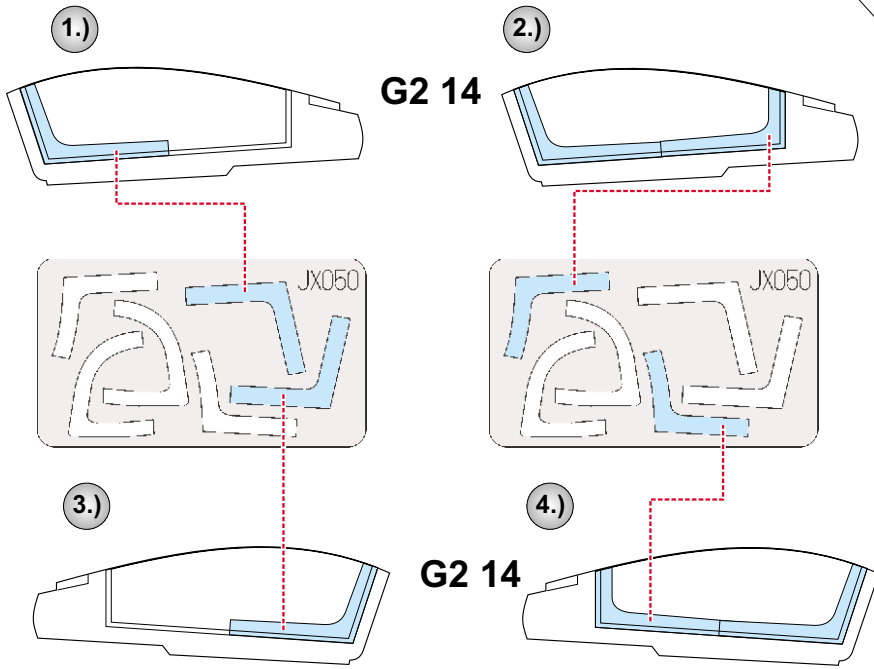

eduard
MASK

MiG-29M Fulcrum 1/32

The die-cut mask for accurate canopy frame painting of the
Trumpeter

1/32 KIT

JX 050

REFERENCES: 4+ - MiG-29
Squadron/Signal Publ.: In Action - MiG-29

CAMOUFLAGE COLOR