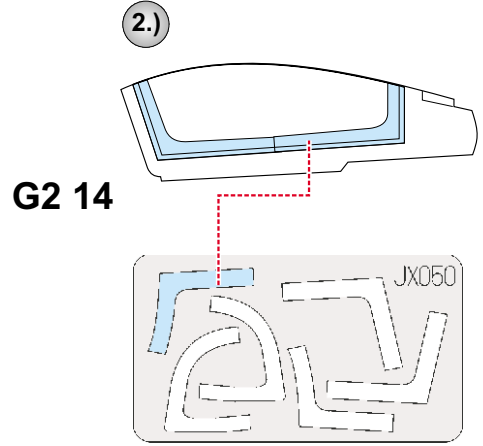

eduard
MASK

MiG-29M Fulcrum 1/32

The die-cut mask for accurate canopy frame painting of the
Trumpeter

1/32 KIT

JX 050

REFERENCES: 4+ - MiG-29
Squadron/Signal Publ.: In Action - MiG-29

CAMOUFLAGE COLOR