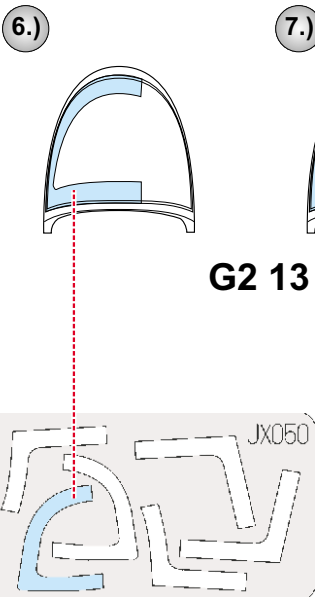

eduard
MASK

MiG-29M Fulcrum 1/32

The die-cut mask for accurate canopy frame painting of the
Trumpeter

1/32 KIT

JX 050

REFERENCES: 4+ - MiG-29
Squadron/Signal Publ.: In Action - MiG-29

CAMOUFLAGE COLOR