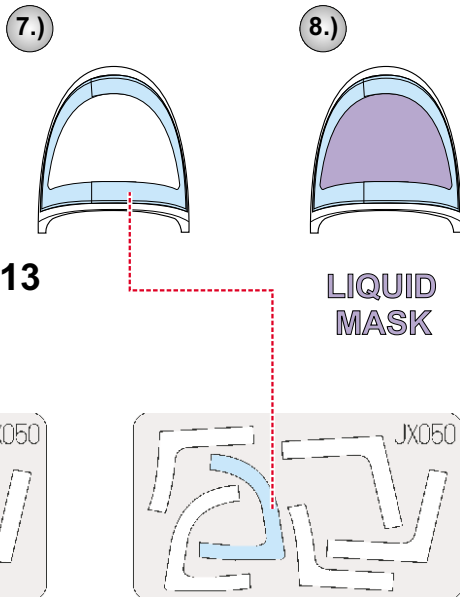

eduard
MASK

MiG-29M Fulcrum 1/32

The die-cut mask for accurate canopy frame painting of the
Trumpeter

1/32 KIT

JX 050

REFERENCES: 4+ - MiG-29
Squadron/Signal Publ.: In Action - MiG-29

CAMOUFLAGE COLOR