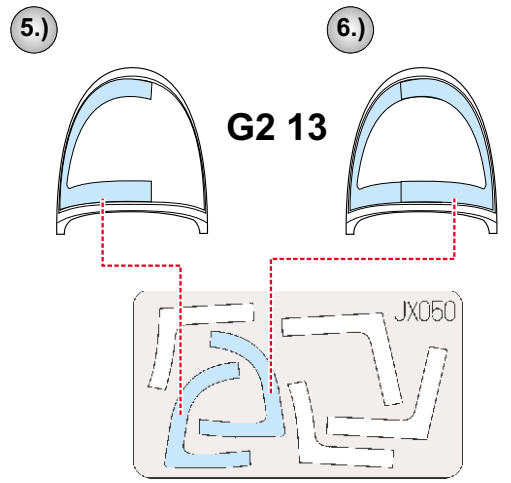

eduard
MASK

MiG-29M Fulcrum 1/32

The die-cut mask for accurate canopy frame painting of the
Trumpeter

1/32 KIT

JX 050

REFERENCES: 4+ - MiG-29
Squadron/Signal Publ.: In Action - MiG-29

CAMOUFLAGE COLOR