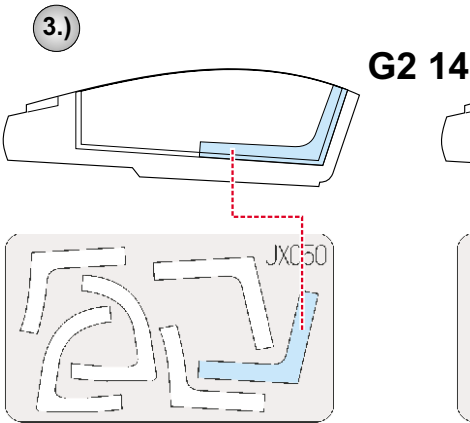

eduard
MASK

MiG-29M Fulcrum 1/32

The die-cut mask for accurate canopy frame painting of the
Trumpeter

1/32 KIT

JX 050

REFERENCES: 4+ - MiG-29
Squadron/Signal Publ.: In Action - MiG-29

CAMOUFLAGE COLOR