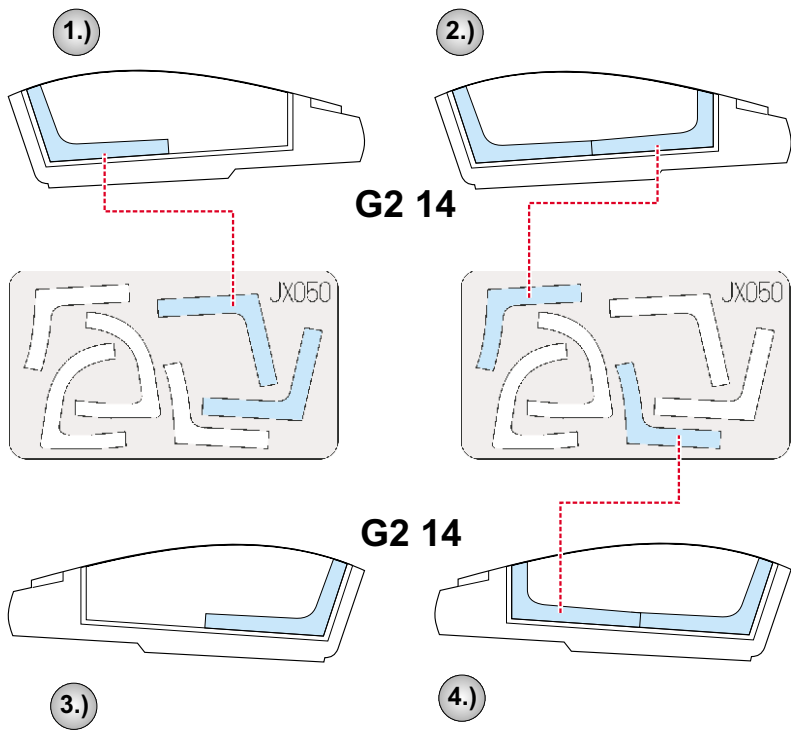

eduard
MASK

MiG-29M Fulcrum 1/32

The die-cut mask for accurate canopy frame painting of the
Trumpeter

1/32 KIT

JX 050

REFERENCES: 4+ - MiG-29
Squadron/Signal Publ.: In Action - MiG-29

CAMOUFLAGE COLOR